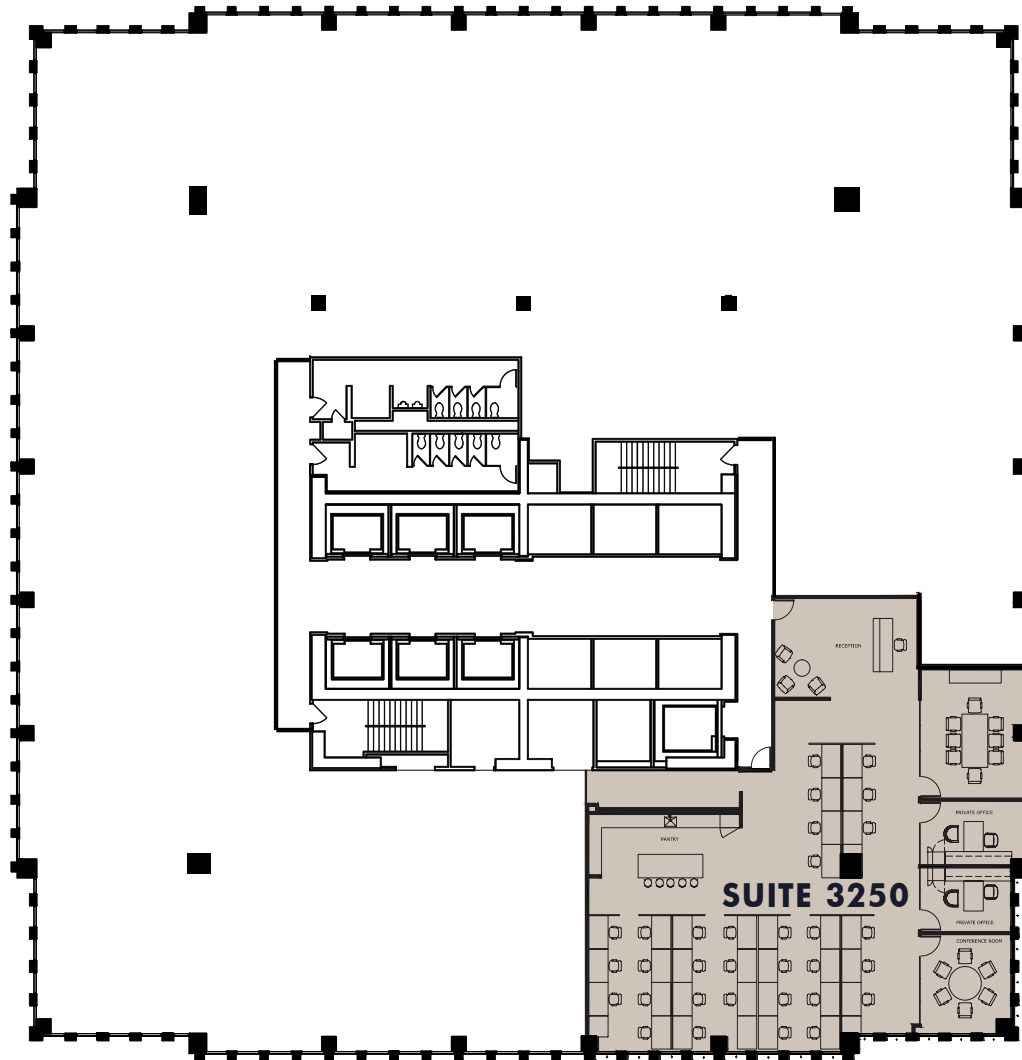

181 MADISON

32ND FLOOR

181 MADISON

SUITE 3250 | SIZE: 4,279 RSF

MADISON ST.

WELLS ST.

MARK BUTH
 p: 312.558.3860
 e: MButh@mbres.com

KELSEY SCHEIVE
 p: 312.558.3856
 e: KScheive@mbres.com