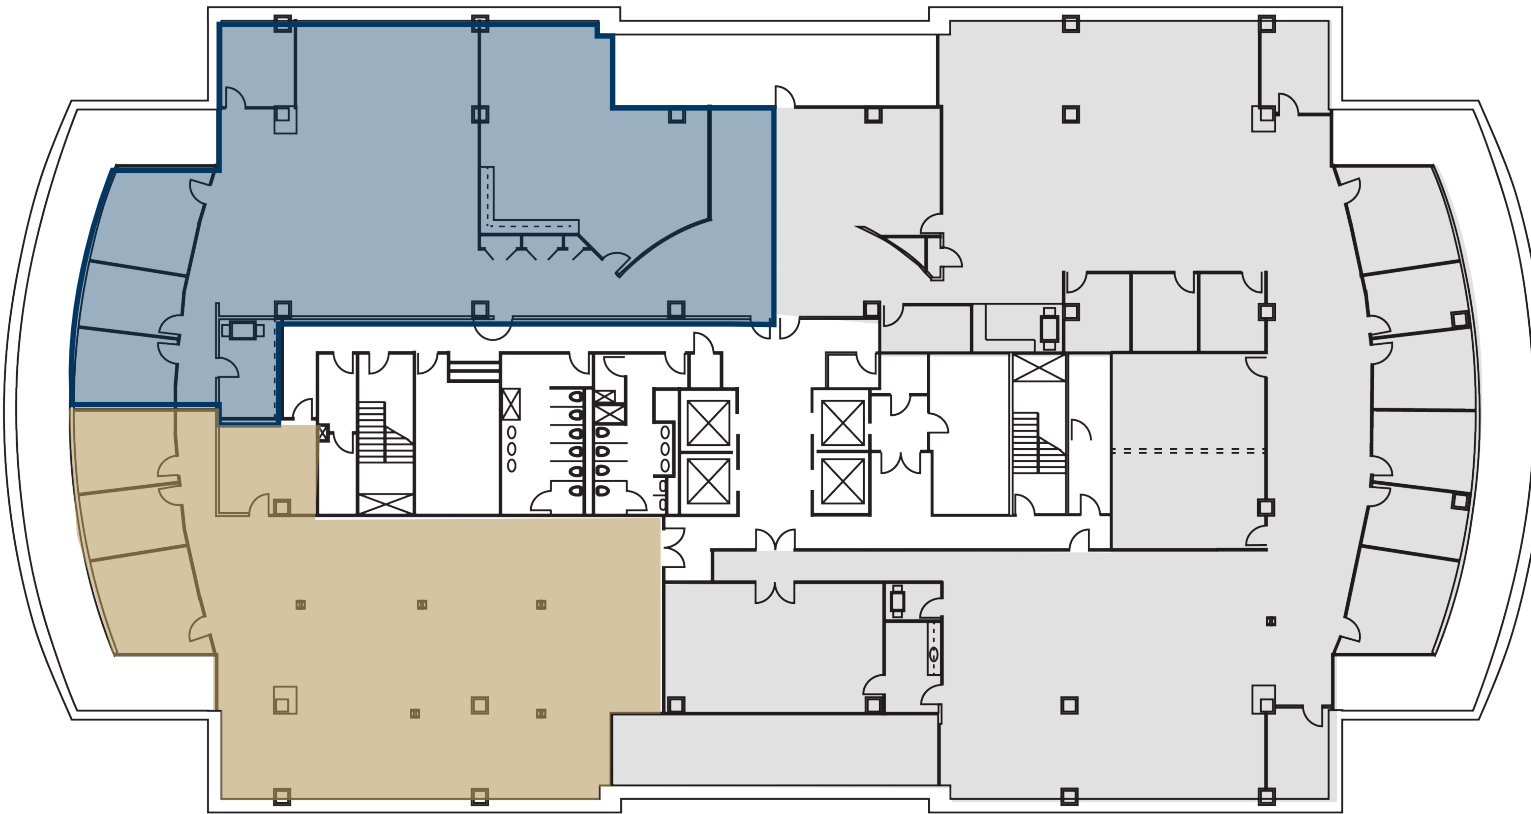

KING FARM

700 KING FARM
BOULEVARD

6TH FLOOR

5,282 RSF AVAILABLE

4,896 RSF AVAILABLE

Leasing Inquiries, Please Call:

301 654 9700

Owned & Managed by: