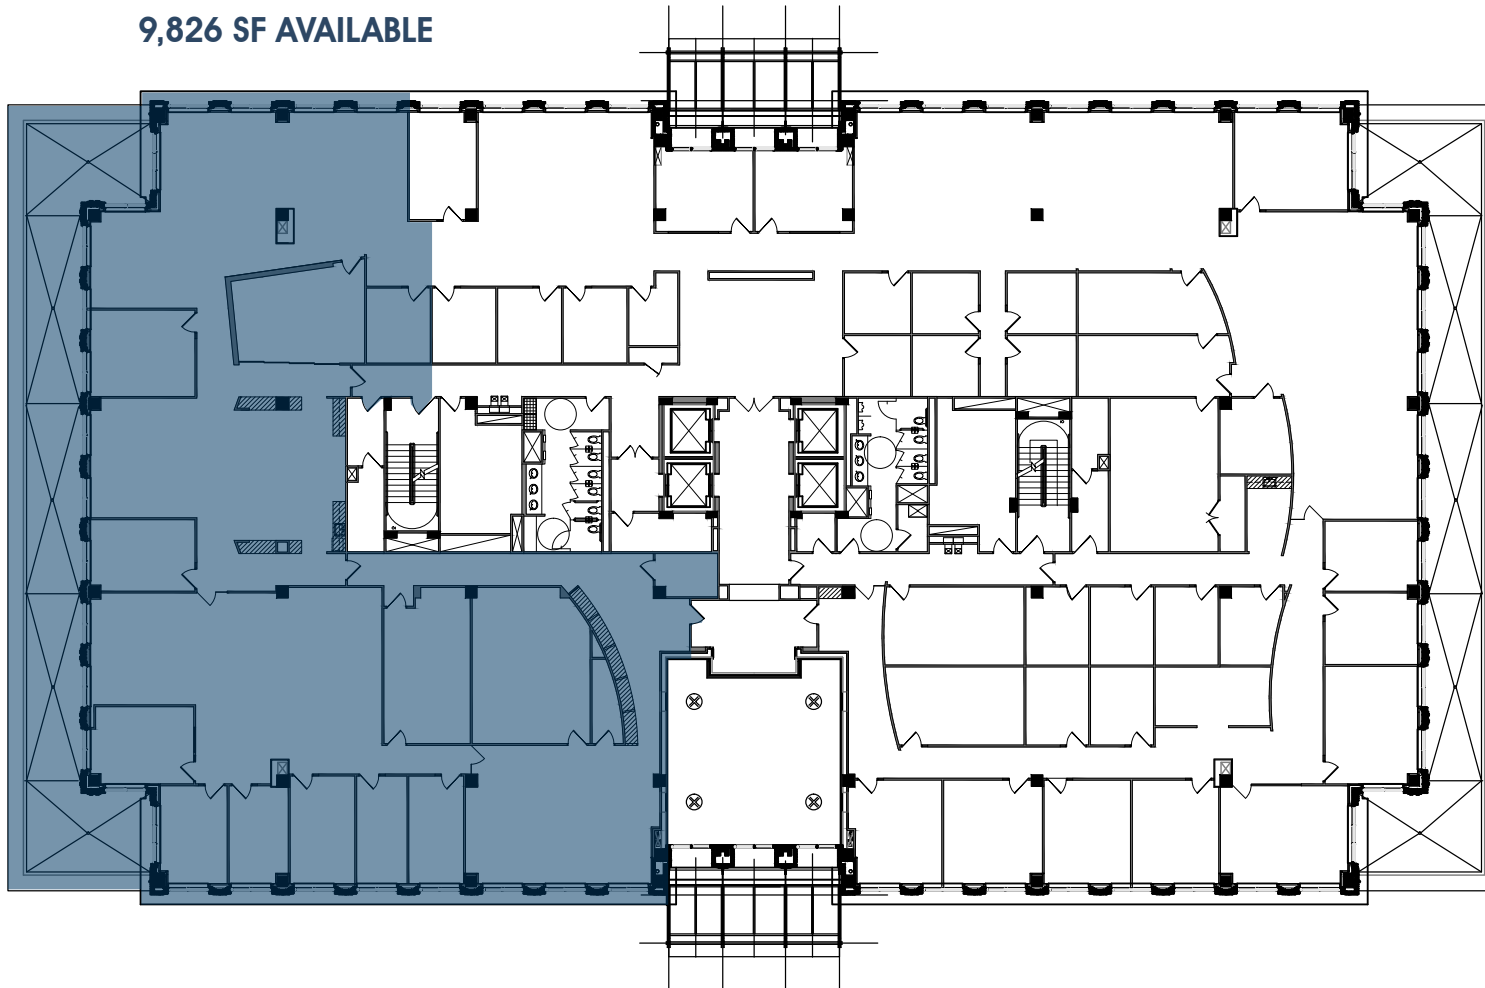

KING FARM

702 KING FARM
BOULEVARD

2ND FLOOR

9,826 SF AVAILABLE

Leasing Inquiries, Please Call:

301 654 9700

Owned & Managed by: