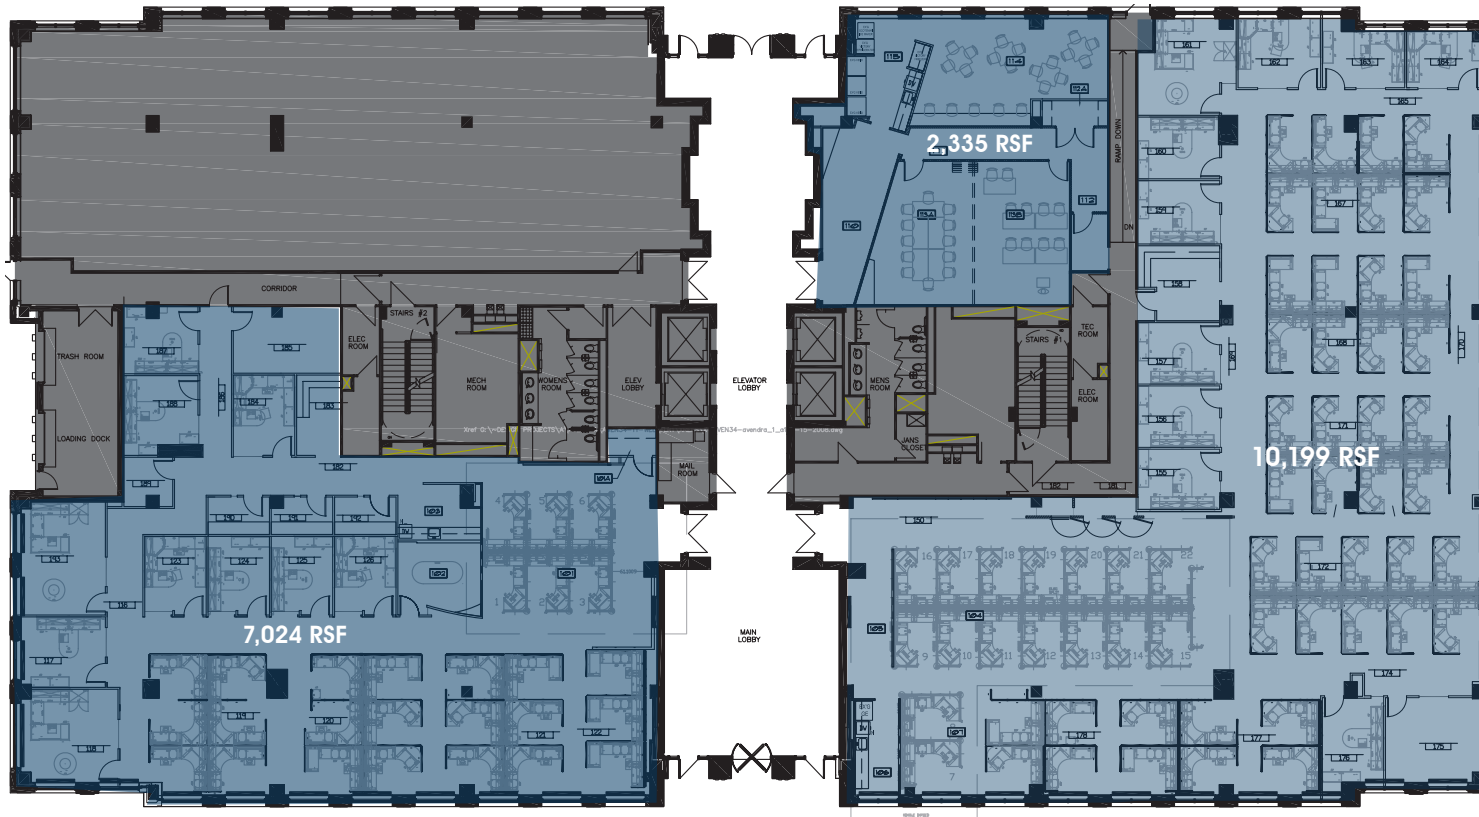

# KING FARM

702 KING FARM  
BOULEVARD

1<sup>ST</sup> FLOOR

19,558 SF AVAILABLE

Leasing Inquiries, Please Call:

301 654 9700

Owned & Managed by: