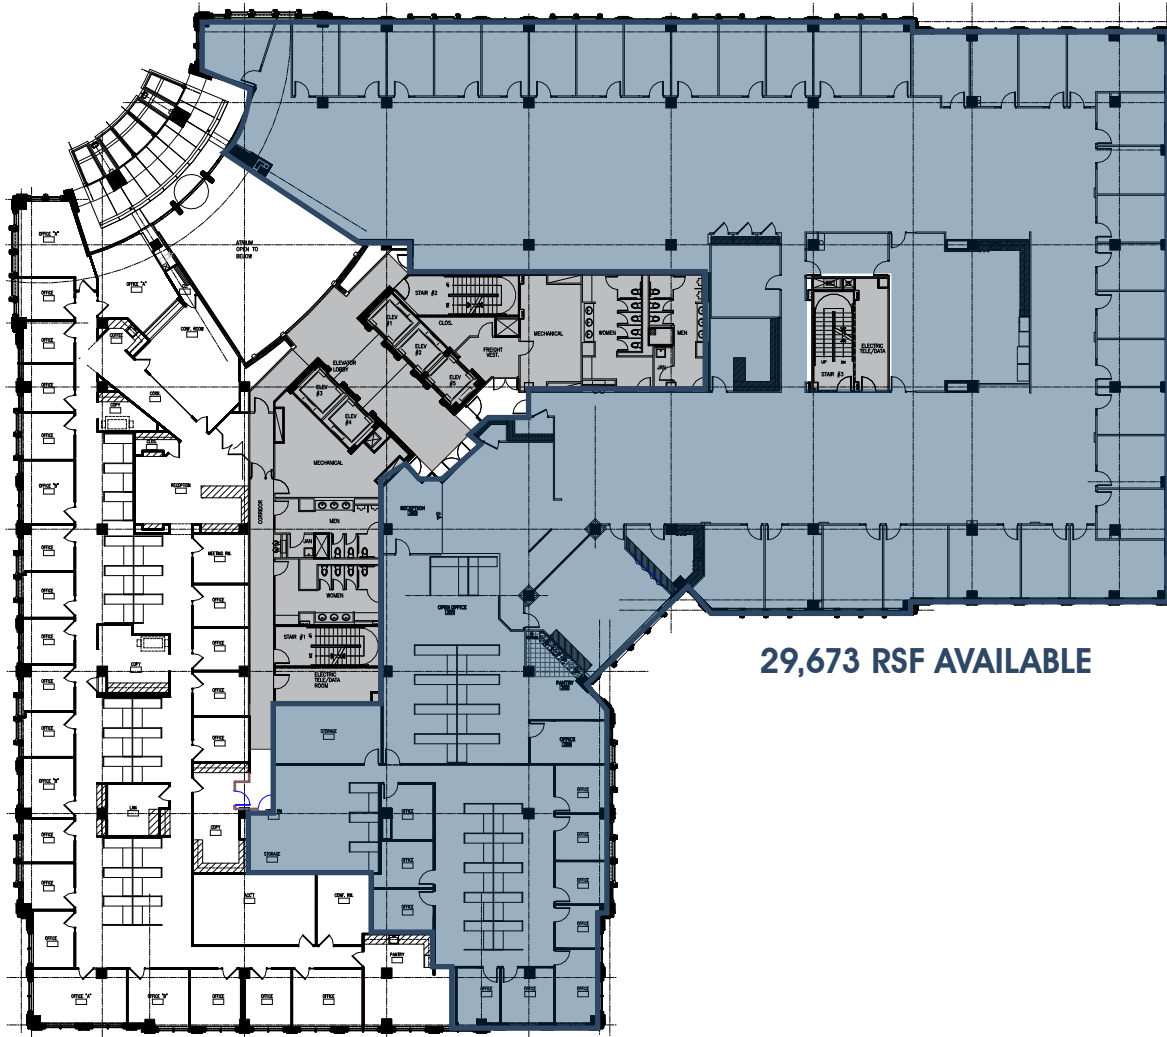

KING FARM

800 KING FARM
BOULEVARD

2ND FLOOR

29,673 RSF AVAILABLE

Leasing Inquiries, Please Call:

301 654 9700

Owned & Managed by:

CBRE
GLOBAL
INVESTORS