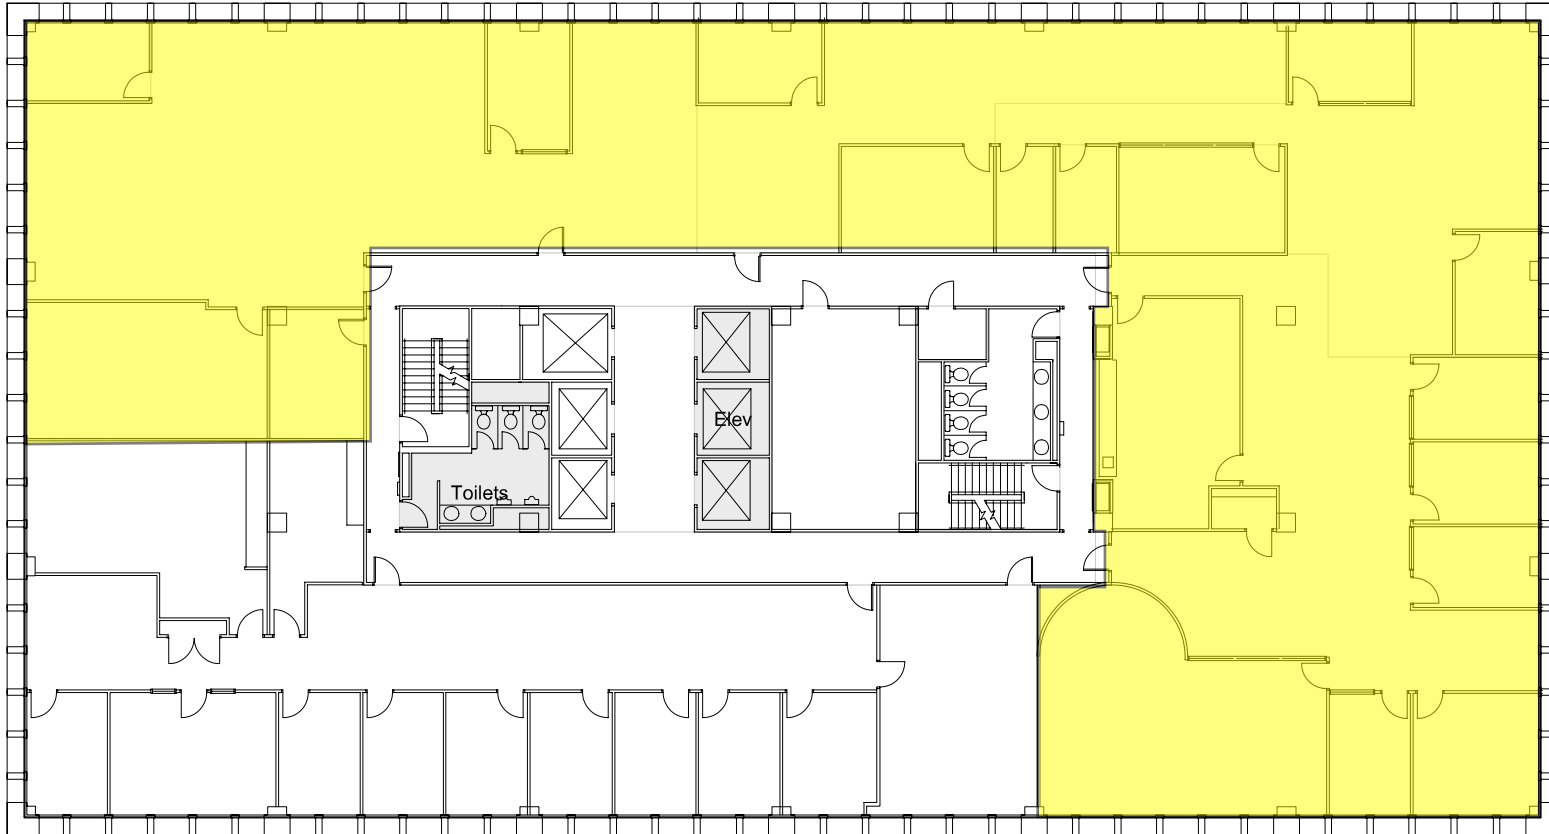

VACANT
SUITE 350
11,222 RSF

OCCUPIED
SUITE 300
4,744 RSF

3rd Floor

2777 Allen Pkwy - Riviana Building
2777 Allen Parkway
Houston, TX 77019

Kristen Rabel, CCIM
Senior Vice President
Kristen.rabel@cbre.com
713.577.1644