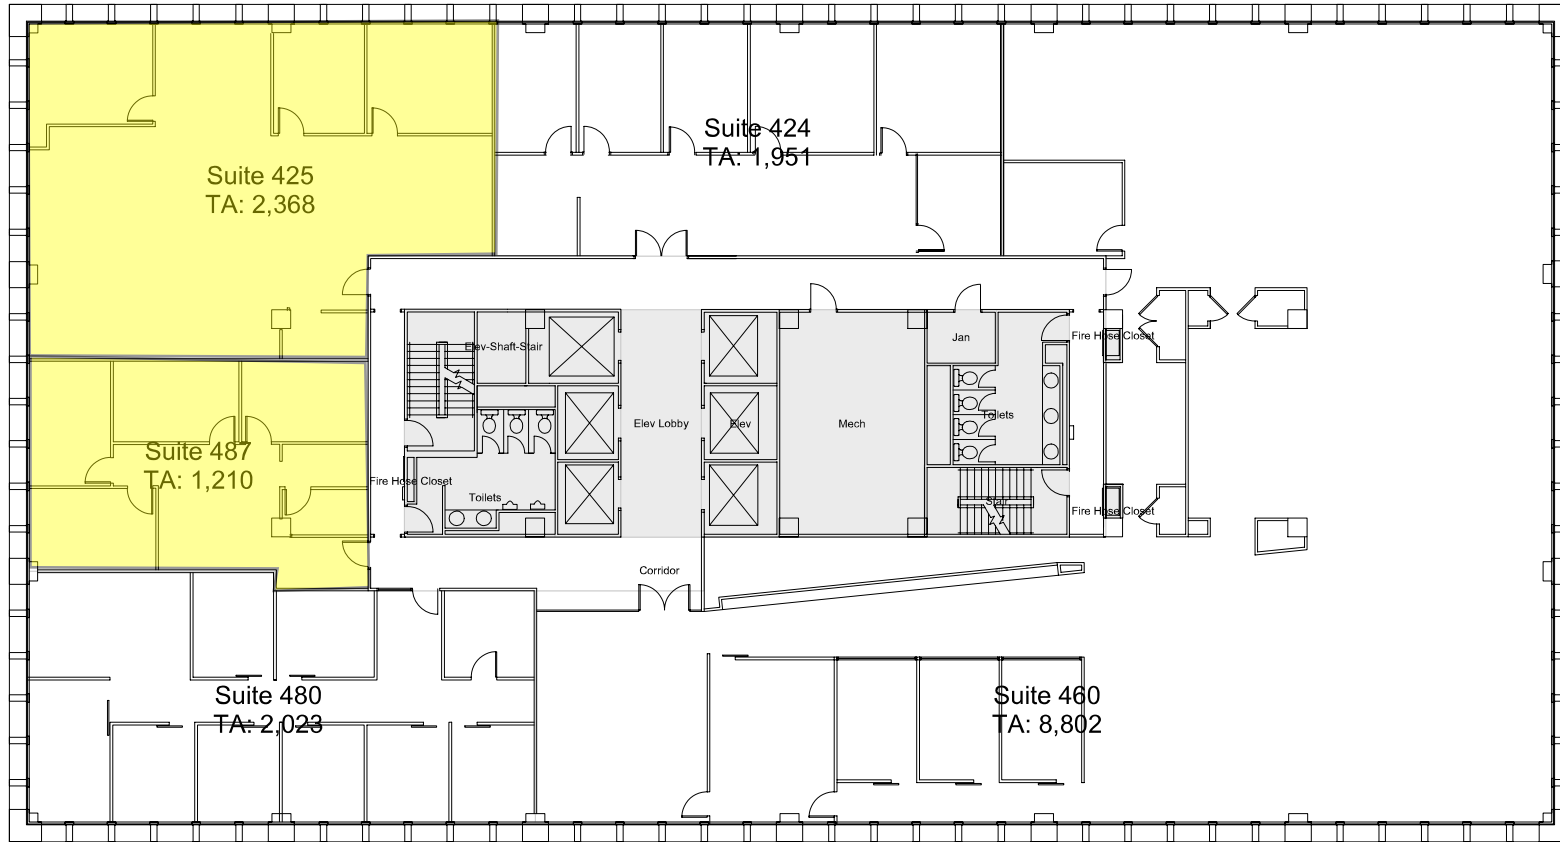

TOTAL CONTIGUOUS: 3,578 RSF

4th Floor

2777 Allen Pkwy - Riviana Building
2777 Allen Parkway
Houston, TX 77019

2/8/2018

Kristen Rabel
Senior Vice President
713.577.1644
kristen.rabel@cbre.com

Elliott Hirshfeld
Senior Vice President
713.577.1775
elliott.hirshfeld@cbre.com