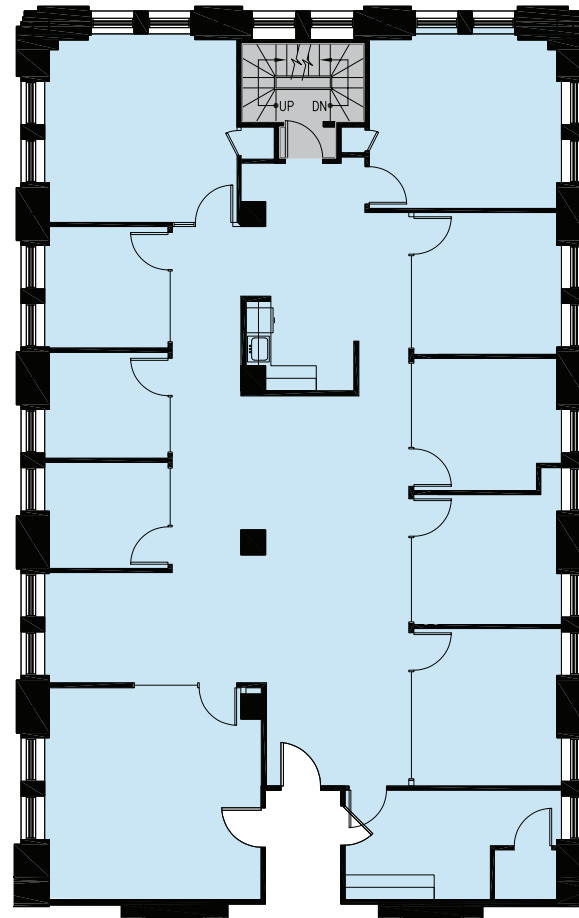

6th Floor – Suite 630 – 3,629 rsf As-Built Plan

RUSS BUILDING
235 MONTGOMERY

www.russbldg.com

Jim Collins
415.352.7239

jcollins@shorenstein.com
CA RE 00860991

Tom McDonnell
415.772.7086

tmcdonnell@shorenstein.com
CA RE 01011145

- 9 Window-line private offices
- Conference room
- Reception area
- Breakroom, copy/coffee area

This floor plan has been obtained from sources believed reliable, but has not been verified for accuracy or completeness. You should conduct a careful, independent investigation of the property and the floor plan, and verify all information prior to designing or building based on the information shown. Any reliance on this information is solely at your own risk.