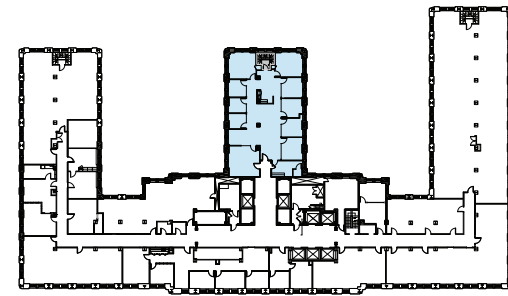

6th Floor – Suite 630 – 3,629 rsf As-Built Plan

RUSS BUILDING
235 MONTGOMERY

www.russbldg.com

Jim Collins
415.352.7239

jcollins@shorenstein.com
CA RE 00860991

Tom McDonnell
415.772.7086

tmcdonnell@shorenstein.com
CA RE 01011145

- 9 Window-line private offices
- Conference room
- Reception area
- Breakroom, copy/coffee area

This floor plan has been obtained from sources believed reliable, but has not been verified for accuracy or completeness. You should conduct a careful, independent investigation of the property and the floor plan, and verify all information prior to designing or building based on the information shown. Any reliance on this information is solely at your own risk.