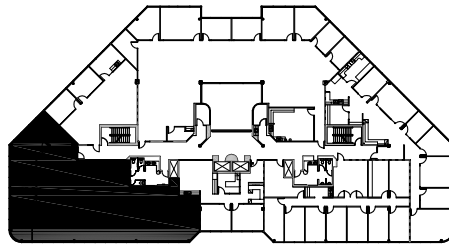

Suite 300 | 4,484 SF

Jessica Ramey
+1 503 972 8604
jessica.ramey@am.jll.com

Deron Jones
+1 503 937 2113
deron.jones@am.jll.com

1120 NW Couch Street, Suite 500 | Portland, OR 97209 | Phone: +1 503 972 8000 | www.us.jll.com

Jones Lang LaSalle Brokerage, Inc.

Trevor Kafoury
+1 503 499 0050
trevor.kafoury@colliers.com

Al Kennedy
+1 503 499 0053
al.kennedy@colliers.com

Autumn Brice
+1 503 499 0060
autumn.brice@colliers.com

851 SW Sixth Avenue, Suite 1200 | Portland, OR 97204 | Phone: +1 503 223 3123 | www.colliers.com/portland