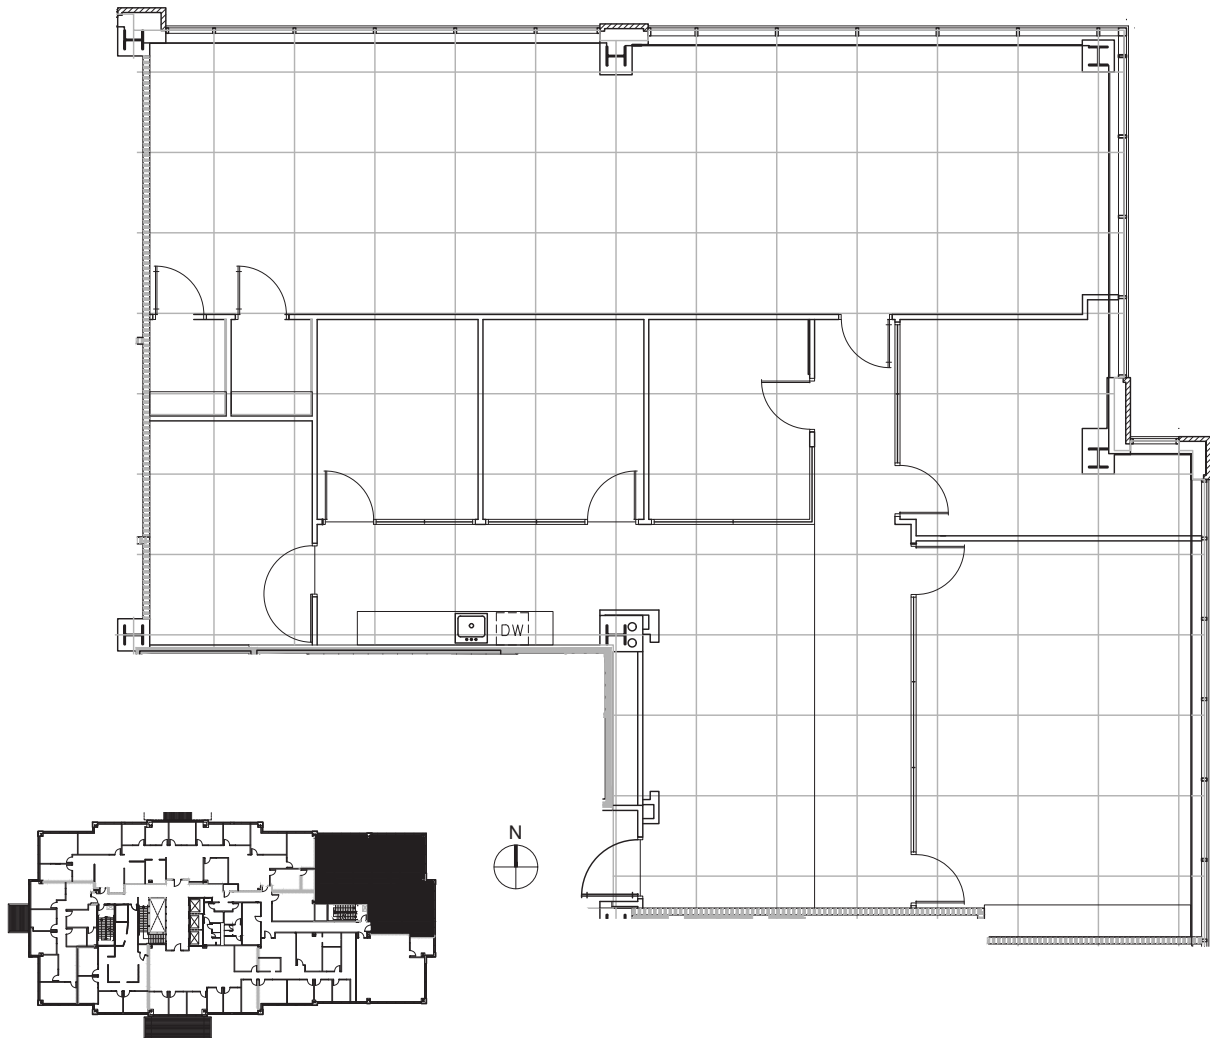

Suite 230 | 3,650 SF

Jessica Ramey
+1 503 972 8604
jessica.ramey@am.jll.com

Deron Jones
+1 503 937 2113
deron.jones@am.jll.com

1120 NW Couch Street, Suite 500 | Portland, OR 97209 | Phone: +1 503 972 8000 | www.us.jll.com

Jones Lang LaSalle Brokerage, Inc.

Trevor Kafoury
+1 503 499 0050
trevor.kafoury@colliers.com

Al Kennedy
+1 503 499 0053
al.kennedy@colliers.com

Autumn Brice
+1 503 499 0060
autumn.brice@colliers.com

851 SW Sixth Avenue, Suite 1200 | Portland, OR 97204 | Phone: +1 503 223 3123 | www.colliers.com/portland