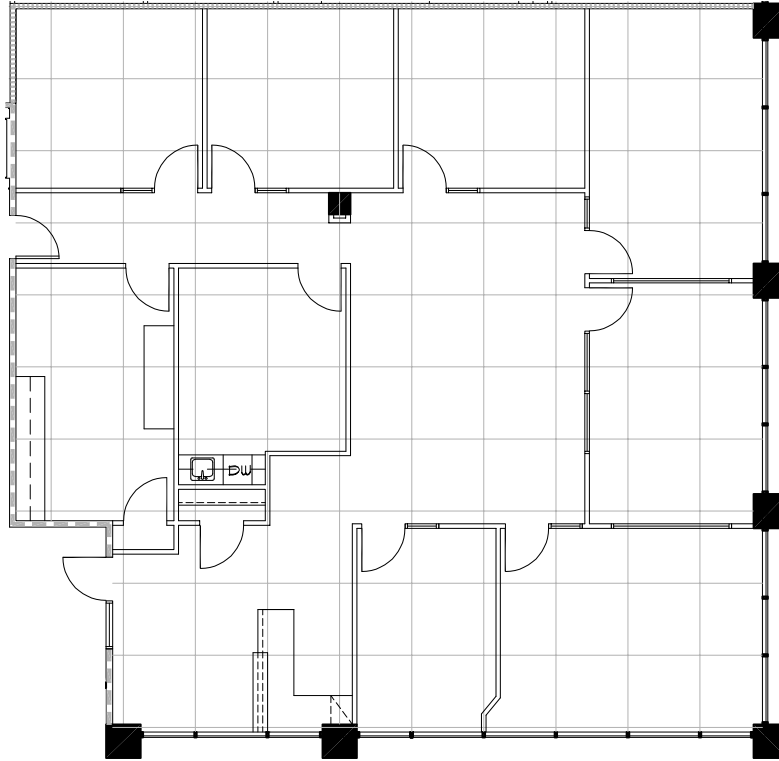

Suite 199 | 3,042 SF

Jessica Ramey
+1 503 972 8604
jessica.ramey@am.jll.com

Deron Jones
+1 503 937 2113
deron.jones@am.jll.com

1120 NW Couch Street, Suite 500 | Portland, OR 97209 | Phone: +1 503 972 8000 | www.us.jll.com

Jones Lang LaSalle Brokerage, Inc.

Trevor Kafoury
+1 503 499 0050
trevor.kafoury@colliers.com

Al Kennedy
+1 503 499 0053
al.kennedy@colliers.com

Autumn Brice
+1 503 499 0060
autumn.brice@colliers.com

851 SW Sixth Avenue, Suite 1200 | Portland, OR 97204 | Phone: +1 503 223 3123 | www.colliers.com/portland