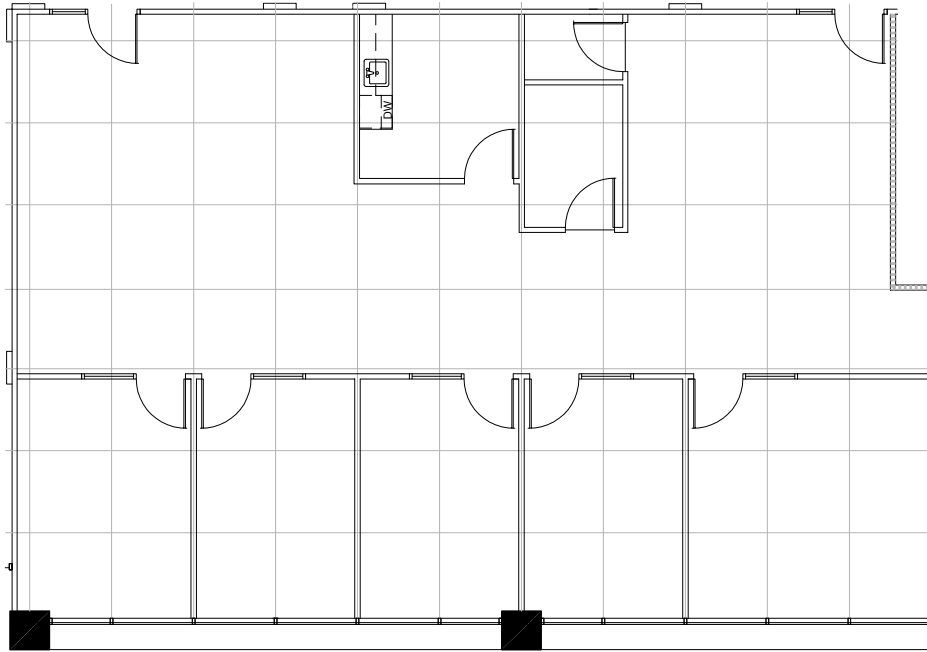

Suite 110 | 2,436 SF

Jessica Ramey
+1 503 972 8604
jessica.ramey@am.jll.com

Deron Jones
+1 503 937 2113
deron.jones@am.jll.com

1120 NW Couch Street, Suite 500 | Portland, OR 97209 | Phone: +1 503 972 8000 | www.us.jll.com

Jones Lang LaSalle Brokerage, Inc.

Trevor Kafoury
+1 503 499 0050
trevor.kafoury@colliers.com

Al Kennedy
+1 503 499 0053
al.kennedy@colliers.com

Autumn Brice
+1 503 499 0060
autumn.brice@colliers.com

851 SW Sixth Avenue, Suite 1200 | Portland, OR 97204 | Phone: +1 503 223 3123 | www.colliers.com/portland