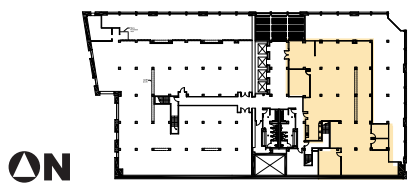

KINGST XING

83 *King* | Suite 250
6,607 SF

Virtual Tour

www.kingstcrossing.com

FOR LEASING INFORMATION, CONTACT:

LAURA FORD
laura.ford@cbre.com
(206) 292 6120

DAVID ABBOTT
david.abbott@cbre.com
(206) 292 6133

GREG INGLIN
greg.inglin@cbre.com
(206) 292 6128

KATIE NAGLE
katie.nagle@cbre.com
(206) 292 6146