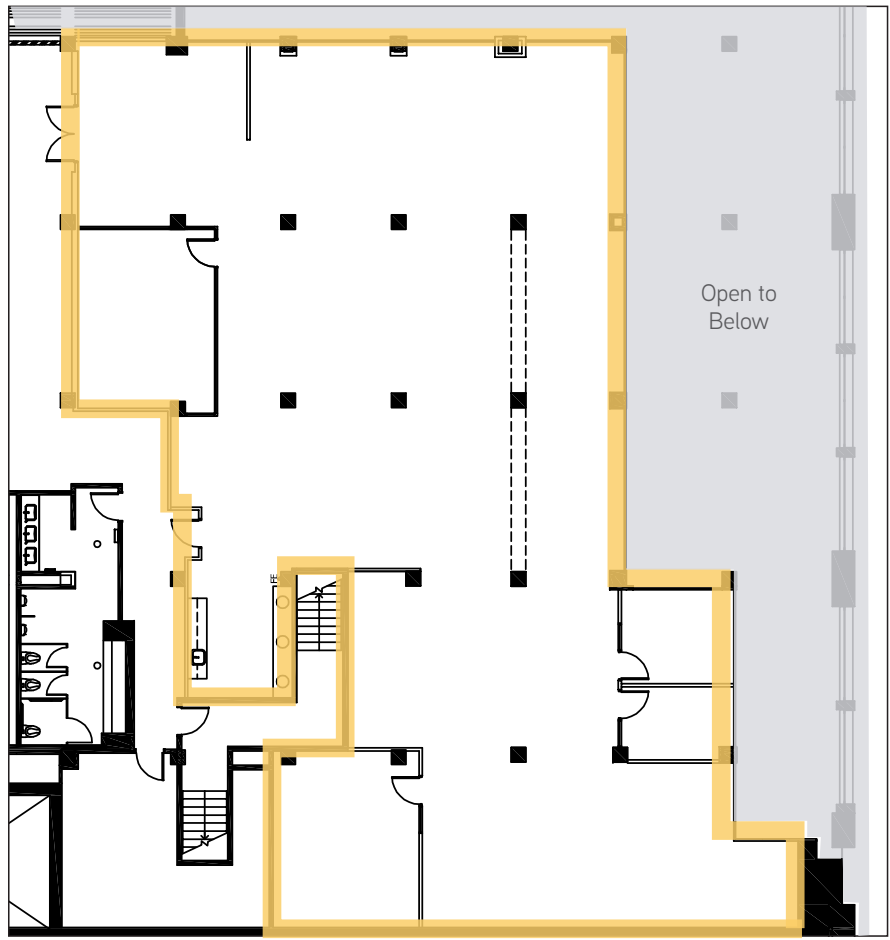

KINGST XING

83 *King* | Suite 250
6,607 SF

Virtual Tour

www.kingstcrossing.com

FOR LEASING INFORMATION, CONTACT:

LAURA FORD
laura.ford@cbre.com
(206) 292 6120

DAVID ABBOTT
david.abbott@cbre.com
(206) 292 6133

GREG INGLIN
greg.inglin@cbre.com
(206) 292 6128

KATIE NAGLE
katie.nagle@cbre.com
(206) 292 6146