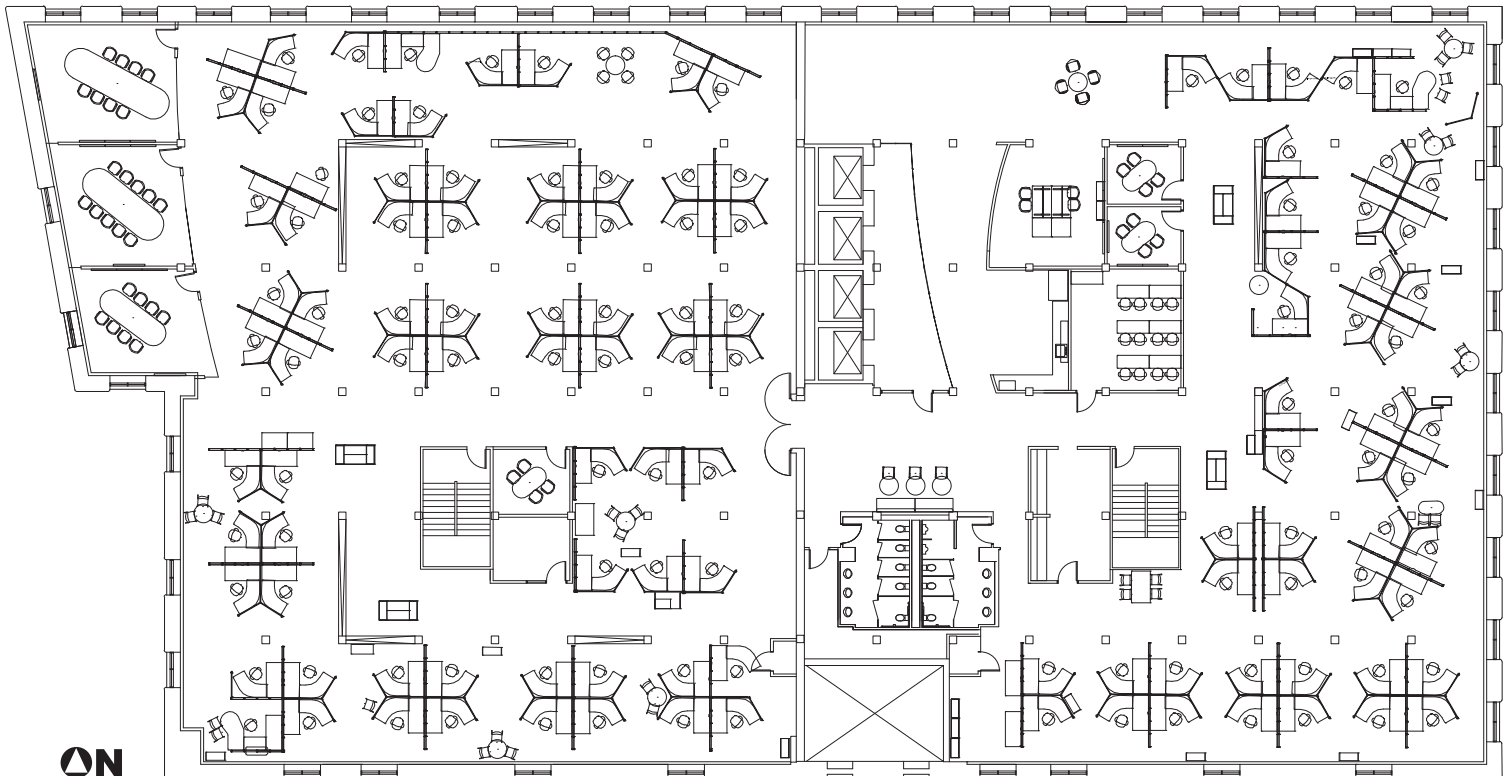

KINGST XING

83 *King*

5th Floor
±25,278 SF

Virtual Tour

ON