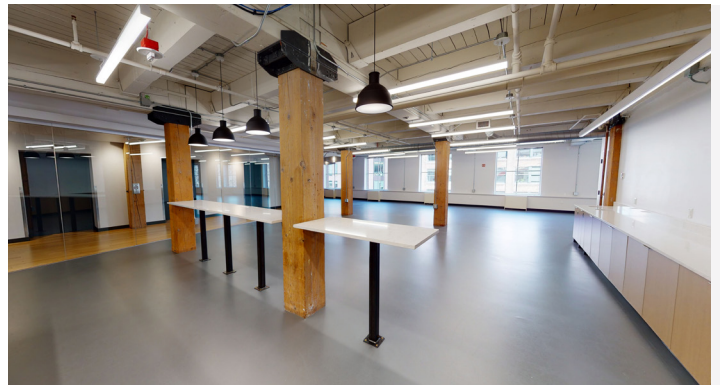

www.kingstcrossing.com

FOR LEASING INFORMATION, CONTACT:

LAURA FORD
laura.ford@cbre.com
(206) 292 6120

DAVID ABBOTT
david.abbott@cbre.com
(206) 292 6133

GREG INGLIN
greg.inglin@cbre.com
(206) 292 6128

KATIE NAGLE
katie.nagle@cbre.com
(206) 292 6146