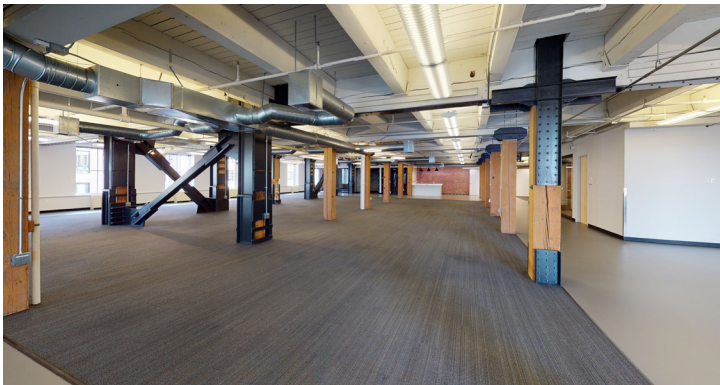

www.kingstcrossing.com

FOR LEASING INFORMATION, CONTACT:

LAURA FORD
laura.ford@cbre.com
(206) 292 6120

DAVID ABBOTT
david.abbott@cbre.com
(206) 292 6133

GREG INGLIN
greg.inglin@cbre.com
(206) 292 6128

KATIE NAGLE
katie.nagle@cbre.com
(206) 292 6146