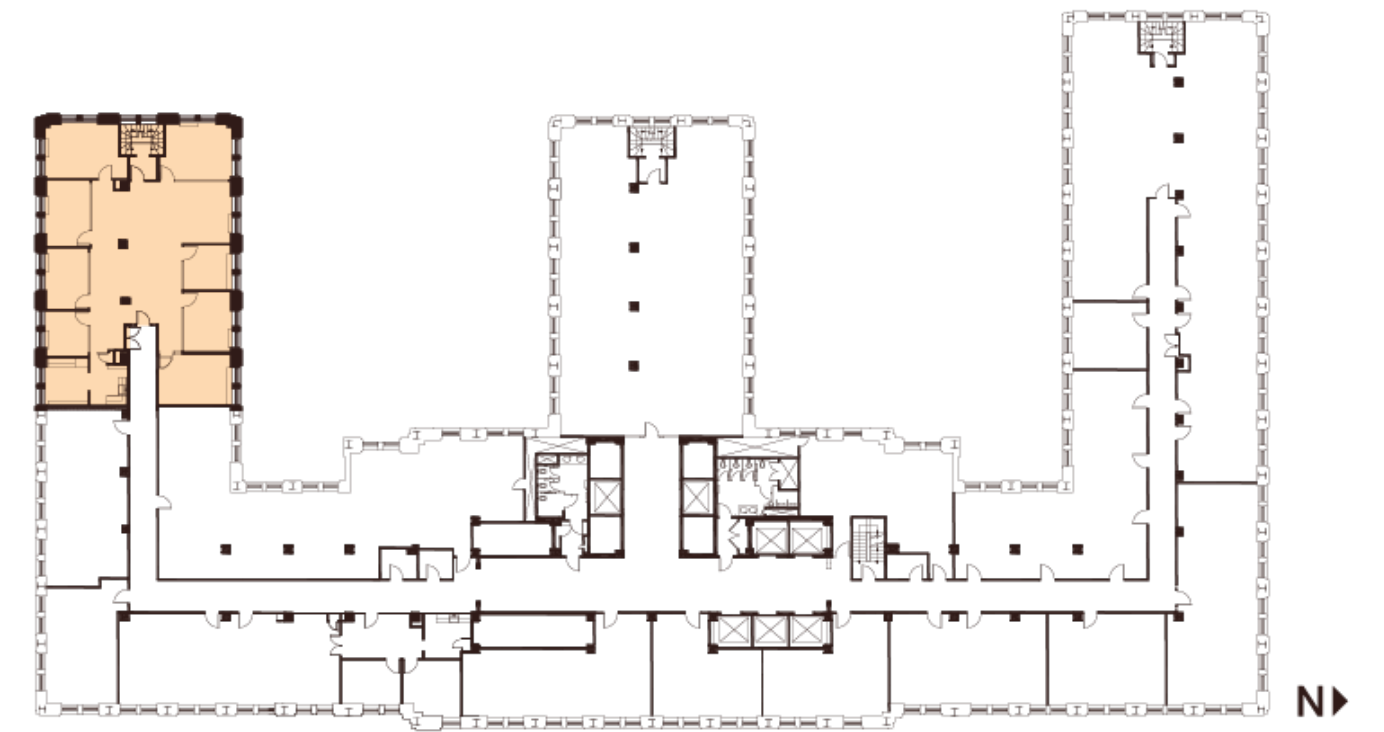

Floor 9

Suite 920

~3,567 SQFT

Low-Rise — As Built

- 7 Private Offices
- 1 Huddle Room
- 1 Break Area
- 1 Open Work Area
- 1 Open Storage Area
- 1 IT Closet

Jim Collins

jcollins@shorenstein.com

(415) 352-7239

Lic. #00860991

Montgomery Street

235 Montgomery St. San Francisco, CA 94104