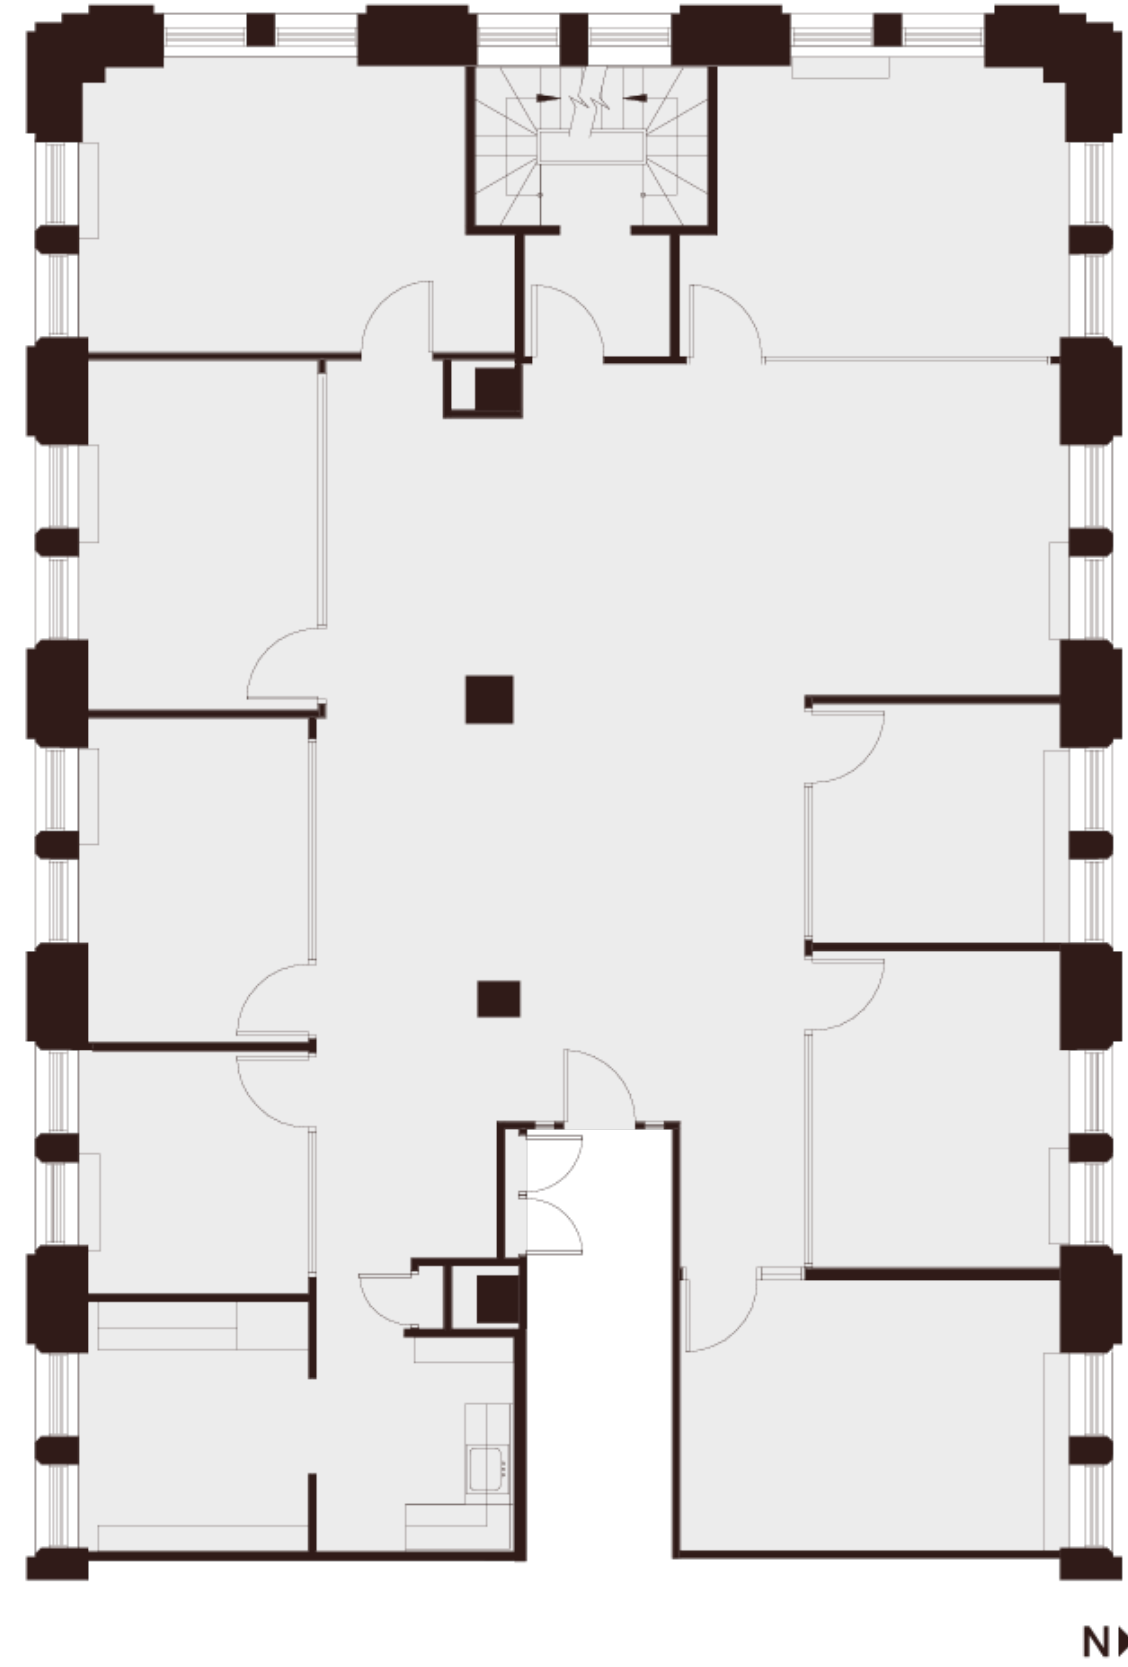

Floor 9

Suite 920

~3,567 SQFT

Low-Rise — As Built

- 7 Private Offices
- 1 Huddle Room
- 1 Break Area
- 1 Open Work Area
- 1 Open Storage Area
- 1 IT Closet

Jim Collins

jcollins@shorenstein.com

(415) 352-7239

Lic. #00860991

Montgomery Street

235 Montgomery St. San Francisco, CA 94104