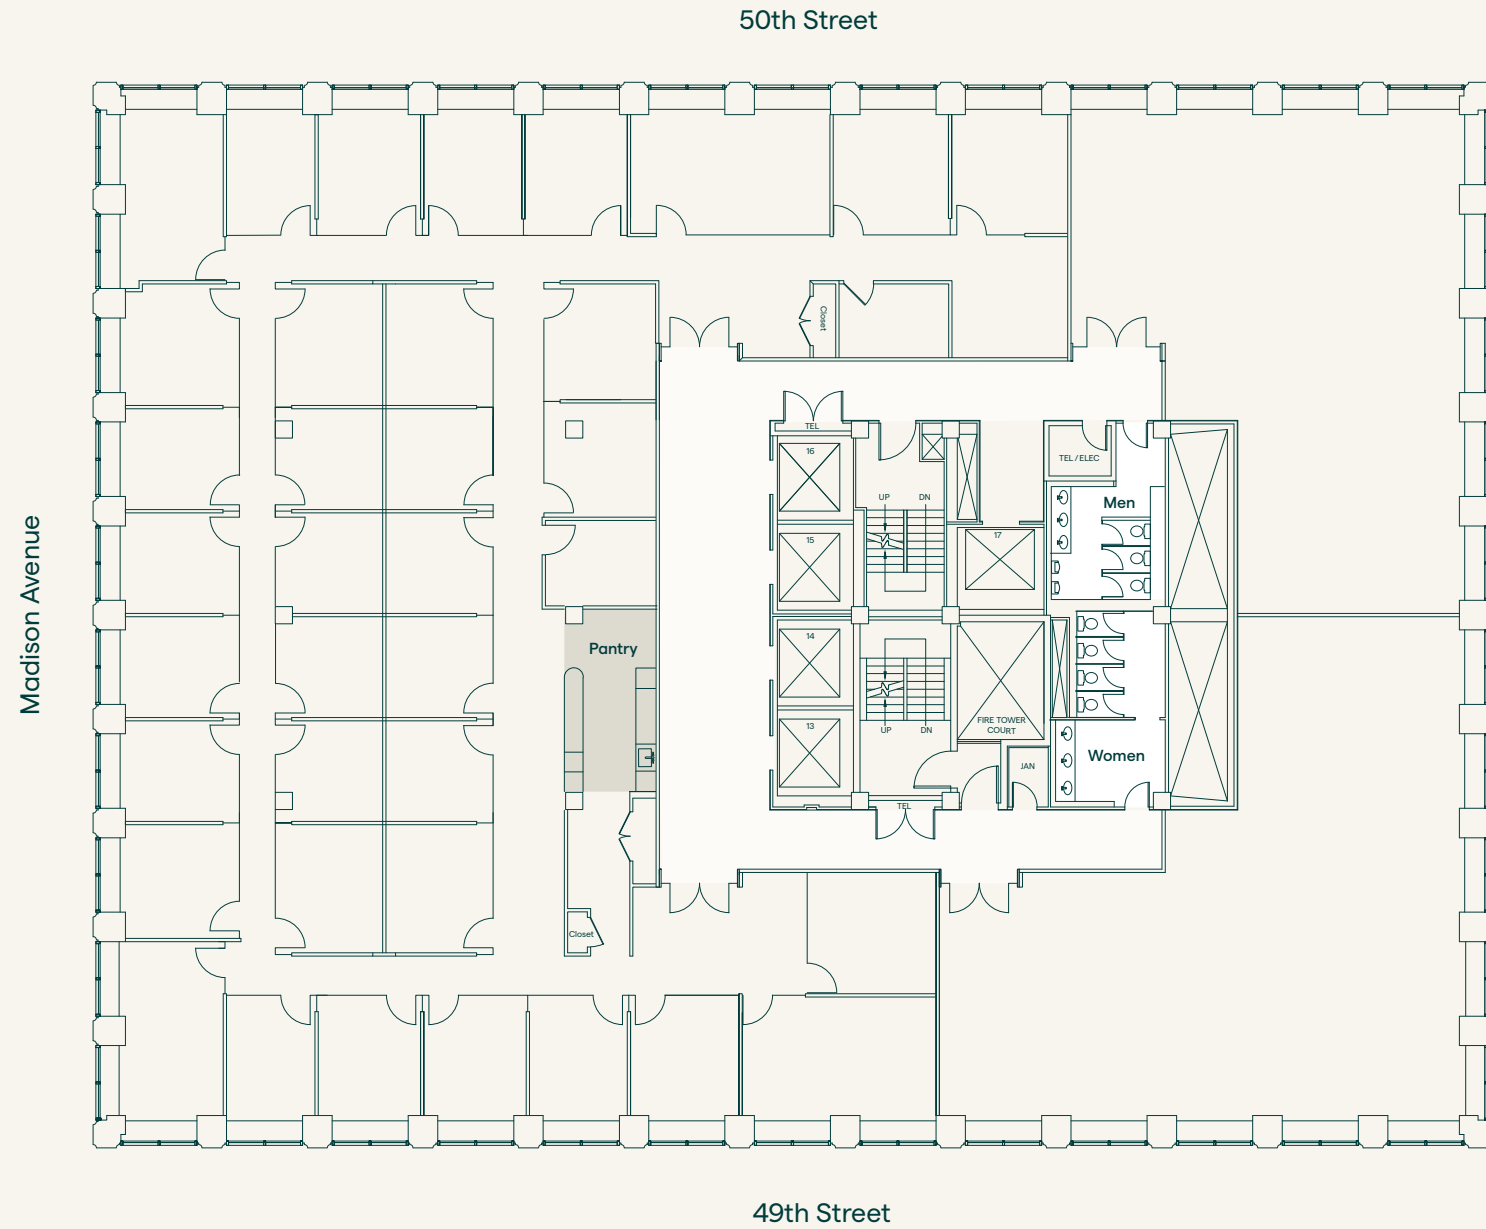

437 Madison Avenue

Partial 34th Floor | Suite 3402 | 12,672 RSF
Existing Conditions

Michael Lenchner
Sage EVP & Director of Leasing
+1 212 758 0437
mlenchner@sagerealty.com

Jack Brennan
Sage Senior Leasing Associate
+1 212 758 0437
jbrennan@sagerealty.com