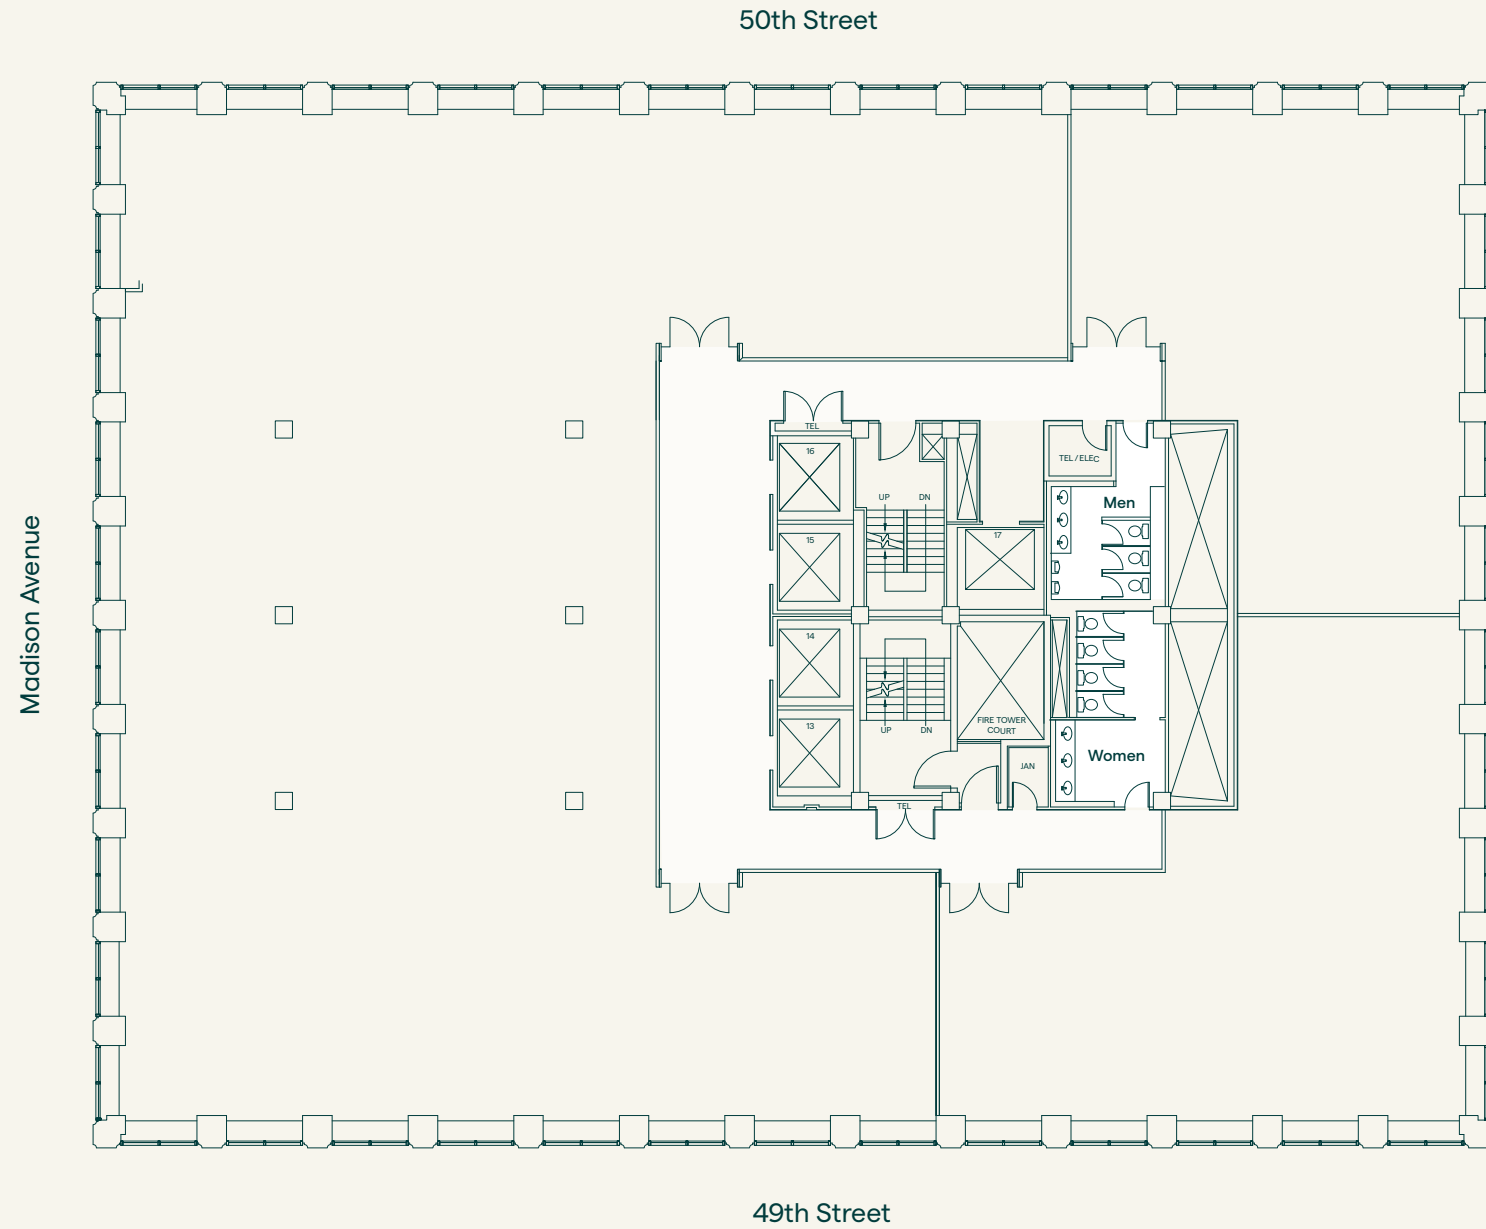

437 Madison Avenue

Partial 34th Floor | Suite 3402 | 12,672 RSF
Core & Shell

Michael Lenchner
Sage EVP & Director of Leasing
+1 212 758 0437
mlenchner@sagerealty.com

Jack Brennan
Sage Senior Leasing Associate
+1 212 758 0437
jbrennan@sagerealty.com