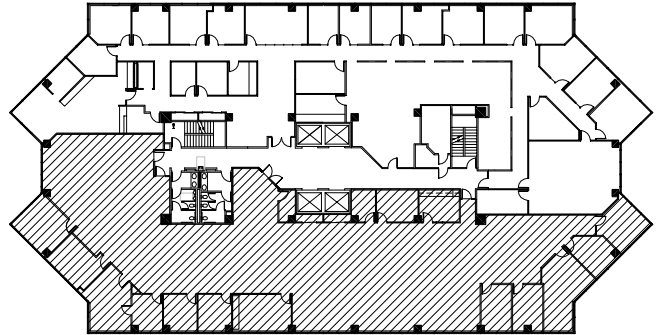

LINCOLN TOWER

10260 SW GREENBURG RD, PORTLAND, OREGON

Suite 600
Approximately 9,559 SF

Contact:

Jeff Falconer, SIOR
503.542.4346

Scott Madsen, SIOR
503.542.4352

805 SW Broadway
Suite 700
Portland, OR 97205

t. 503.326.9000
f. 503.425.1006