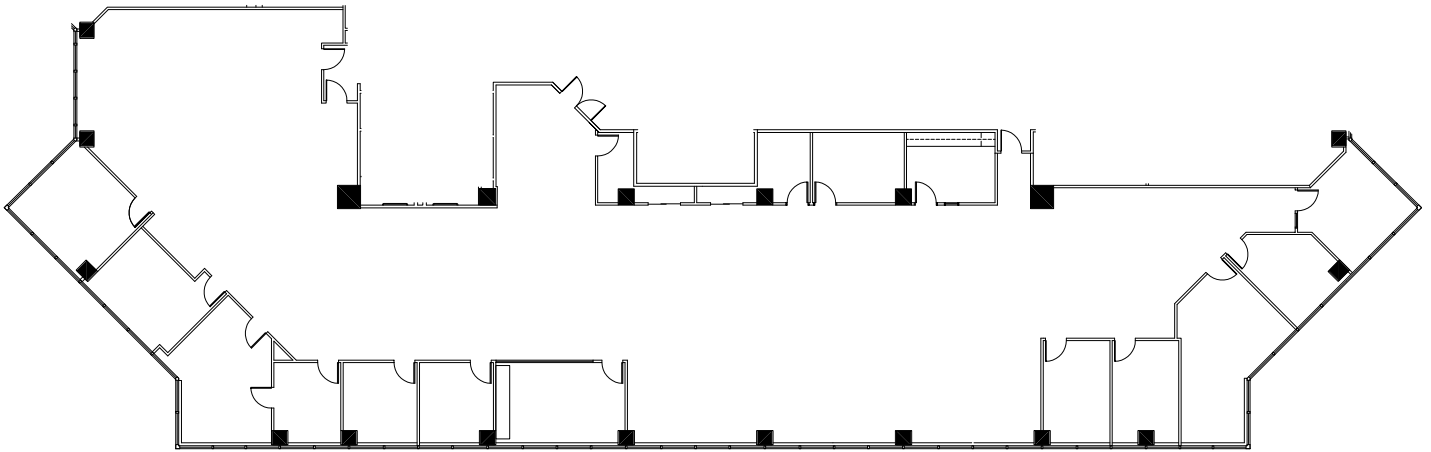

LINCOLN TOWER

10260 SW GREENBURG RD, PORTLAND, OREGON

Suite 600
Approximately 9,559 SF

Contact:

Jeff Falconer, SIOR
503.542.4346

Scott Madsen, SIOR
503.542.4352

805 SW Broadway
Suite 700
Portland, OR 97205

t. 503.326.9000
f. 503.425.1006