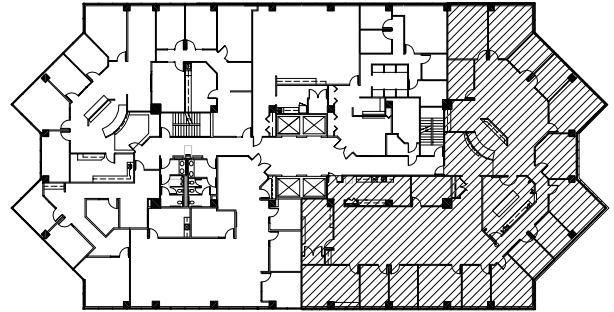

# LINCOLN TOWER

10260 SW GREENBURG RD, PORTLAND, OREGON

**Suite 1150**  
Approximately 7,714 SF

**Contact:**

Jeff Falconer, SIOR  
503.542.4346

Scott Madsen, SIOR  
503.542.4352

805 SW Broadway  
Suite 700  
Portland, OR 97205