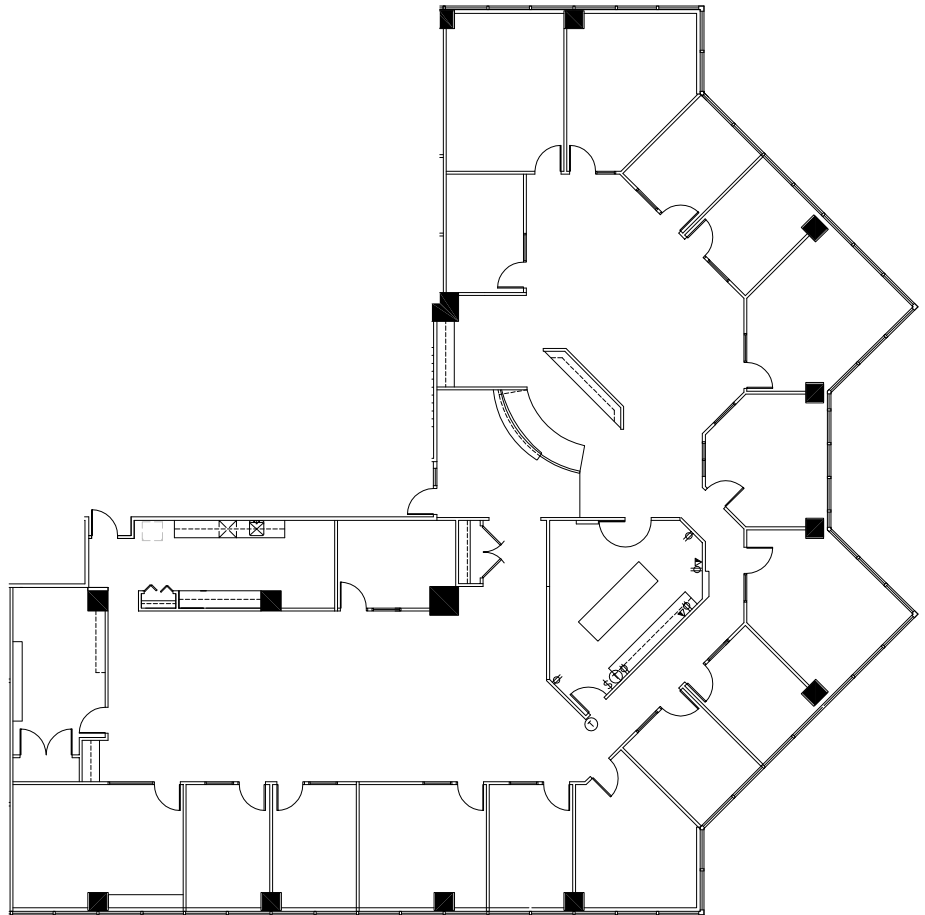

# LINCOLN TOWER

10260 SW GREENBURG RD, PORTLAND, OREGON

**Suite 1150**  
Approximately 7,714 SF

**Contact:**

Jeff Falconer, SIOR  
503.542.4346

Scott Madsen, SIOR  
503.542.4352

805 SW Broadway  
Suite 700  
Portland, OR 97205