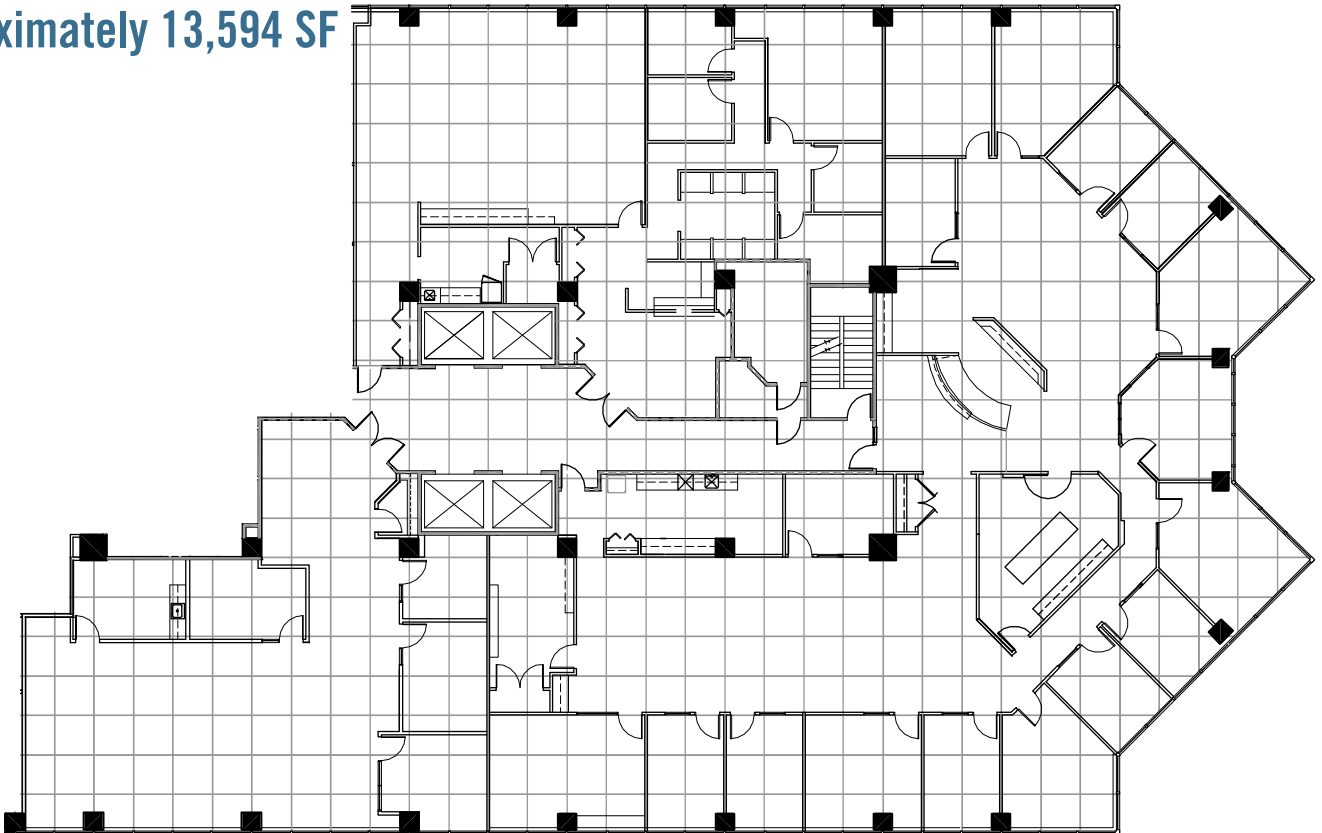

LINCOLN TOWER

10260 SW GREENBURG RD, PORTLAND, OREGON

Suites 1100/1150/1160
Approximately 13,594 SF

Contact:

Jeff Falconer, SIOR
503.542.4346

Scott Madsen, SIOR
503.542.4352

805 SW Broadway
Suite 700
Portland, OR 97205