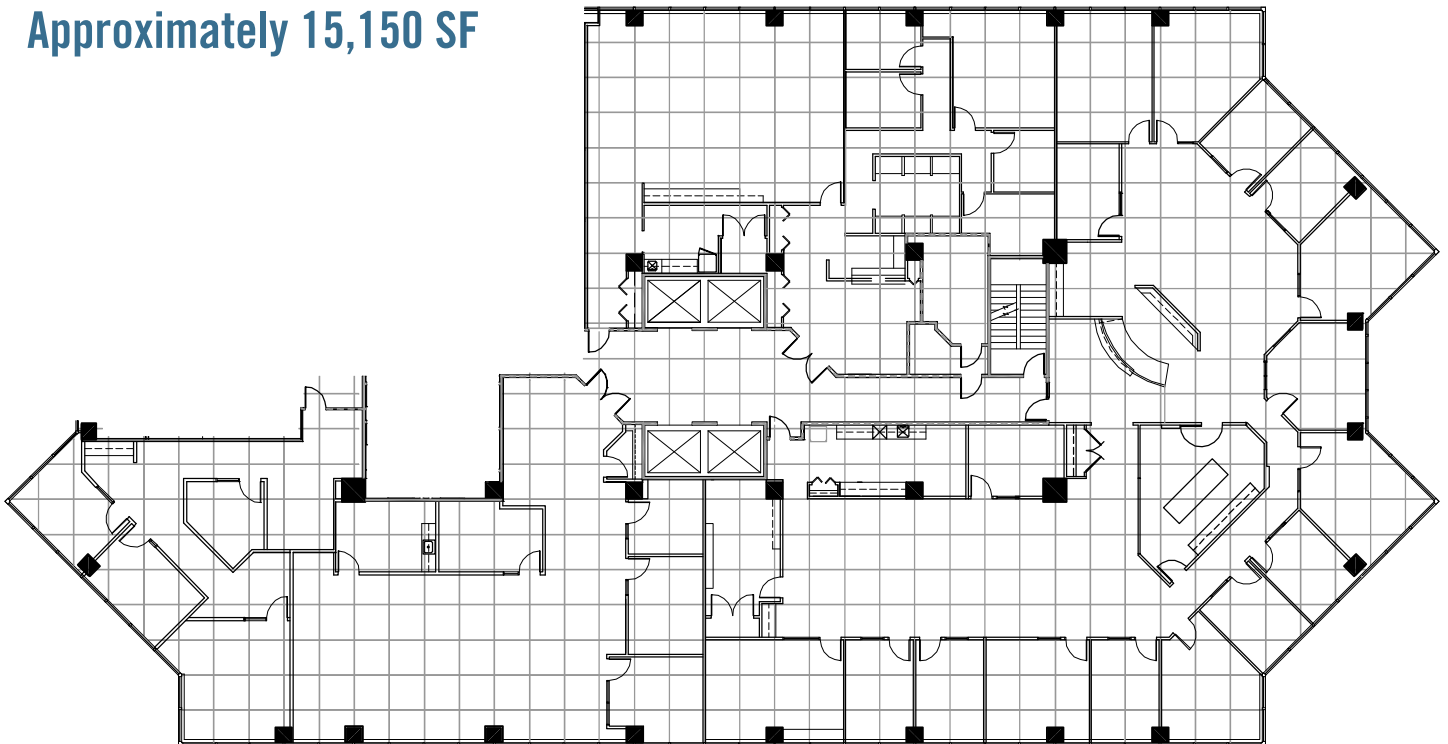

# LINCOLN TOWER

10260 SW GREENBURG RD, PORTLAND, OREGON

Suites 1100/1150/1160/1165  
Approximately 15,150 SF