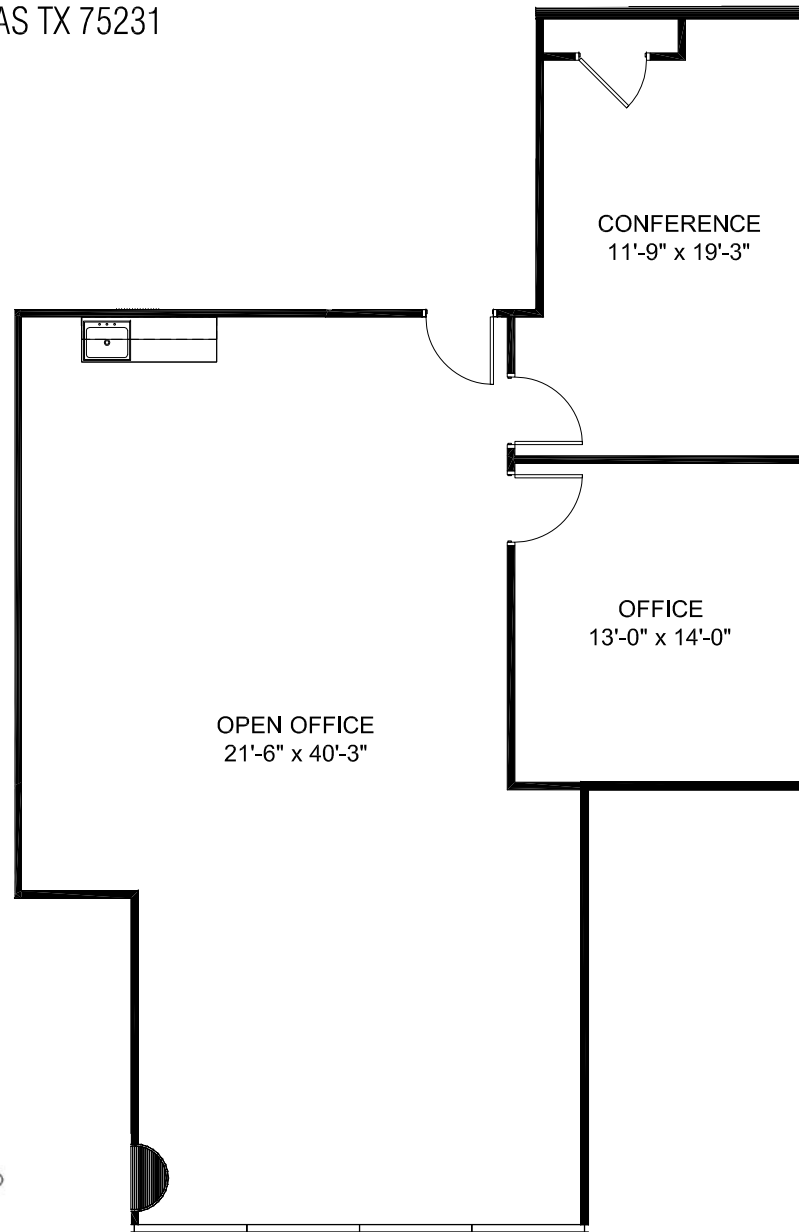

NORTHPARK CENTRAL

8750 NORTH CENTRAL EXPY, DALLAS TX 75231

SUITE 960

1,536 RSF

9TH FLOOR

FOR LEASING INFORMATION CONTACT:

DUANE HENLEY
214.446.4502

FLETCHER CORDELL
972.361.1121