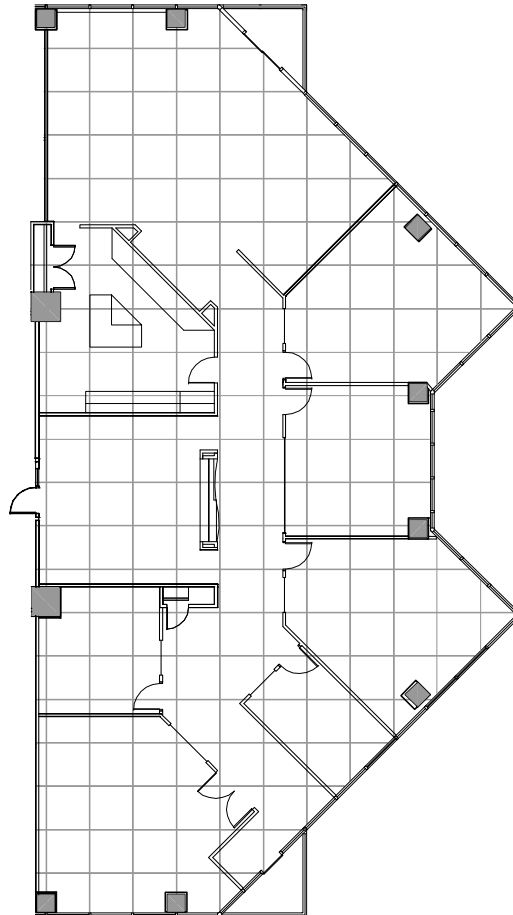

# LINCOLN TOWER

10260 SW GREENBURG RD, PORTLAND, OREGON

**Suite 1200**  
Approximately 5,107 SF