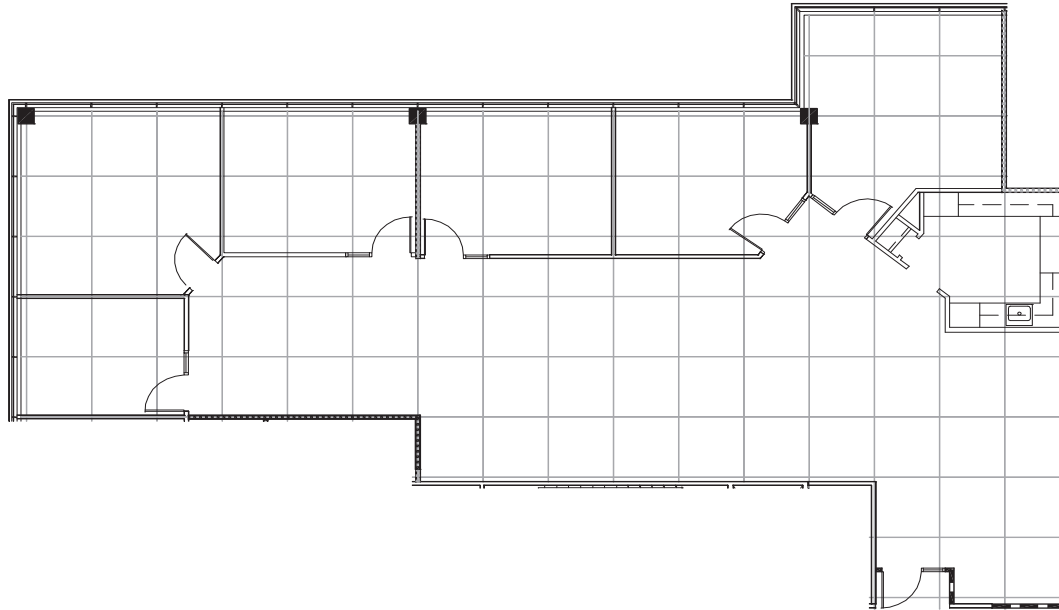

FOR LEASE | *5000 Meadows*

5000 Meadows Road, Lake Oswego, OR 97035

Suite 310: 3,030 sq. ft.

KRUSE WOODS
CORPORATE PARK

CBRE

1300 SW 5th Avenue
Suite 3000
Portland, OR 97201

Phone: 503.221.1900
Fax: 503.221.4873
www.cbre.com

TREVOR KAFOURY
503.221.4896
trevor.kafoury@cbre.com

TIFFANY WEST
503.221.4857
tiffany.west@cbre.com

JLL

1 SW Columbia Street
Suite 550
Portland, OR 97258

Phone: 503.972.8000
Fax: 503.972.8001
www.us.joneslanglasalle.com

JAMES A. ELLIS, JR., SIOR
503.972.8091
buzz.ellis@am.jll.com

JESSICA RUTH
503.972.8604
jessica.ruth@am.jll.com