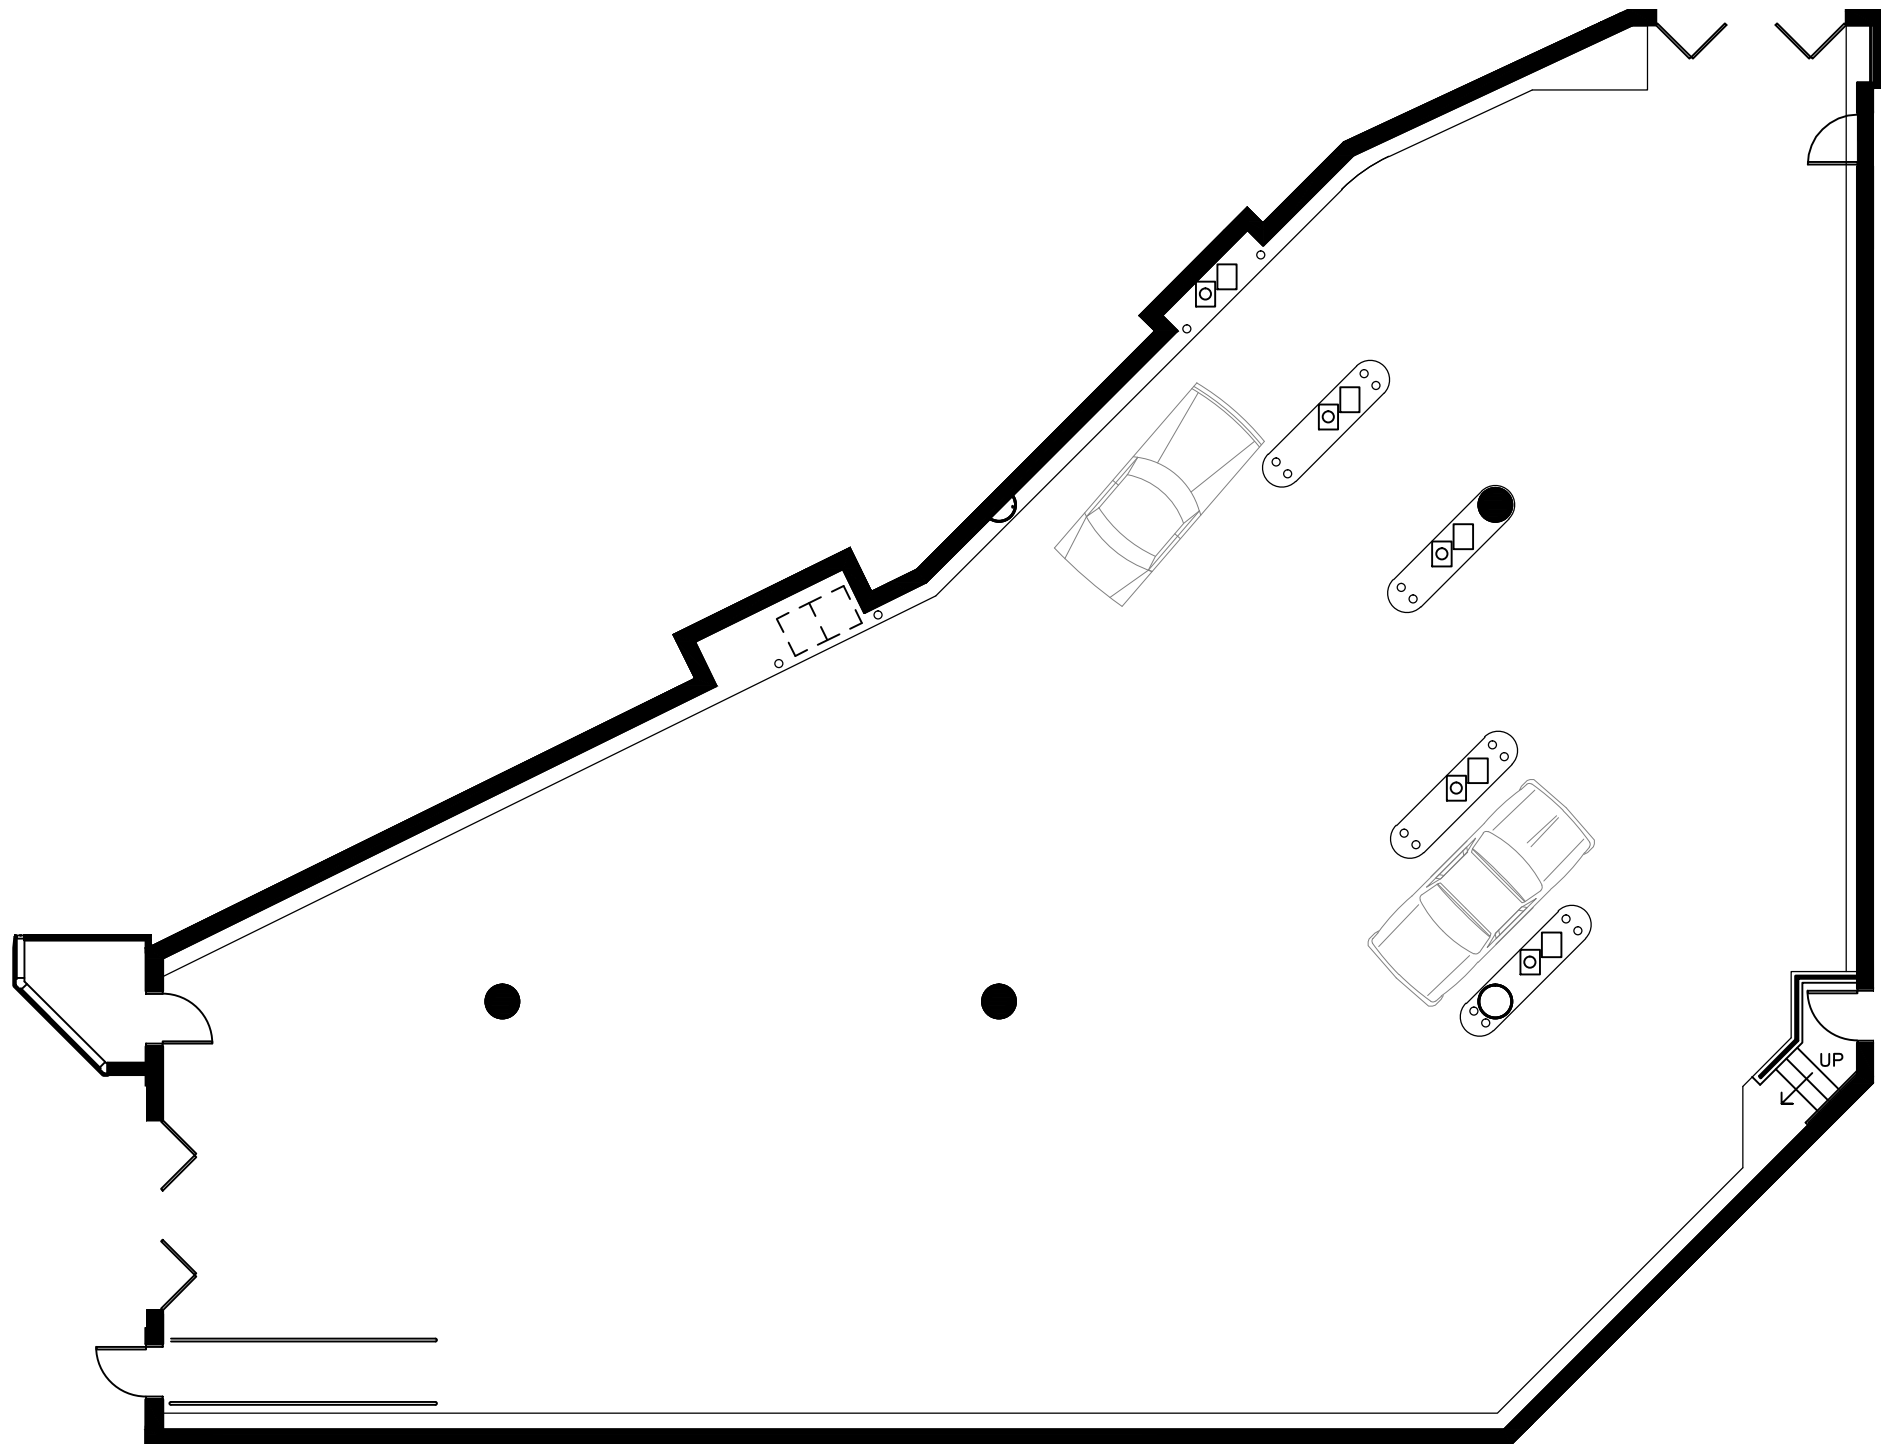

comm. no.: 6370.01

scale: NOT TO SCALE

date: 3.30.11

revision date:

drawn by:

**AB-201**

↑  
CATHEDRAL

↑  
MISSISSIPPI RIVER  
HIGH BRIDGE