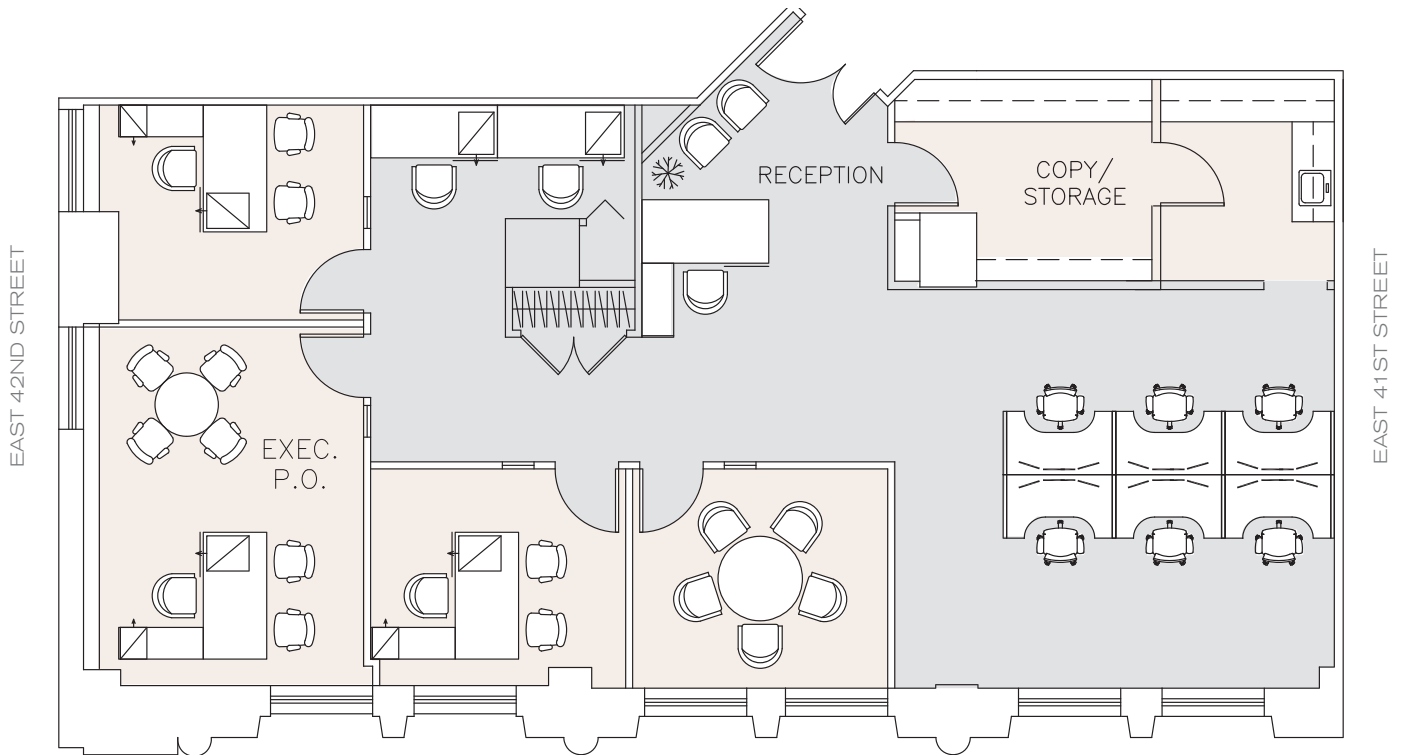

SUITE 1300 – 3,116 RSF
WITH SAMPLE FURNITURE

FLOOR KEY	
Total Offices	4
Conference Rooms	1
Workstations	8
Receptionist	1
Total Personnel	12