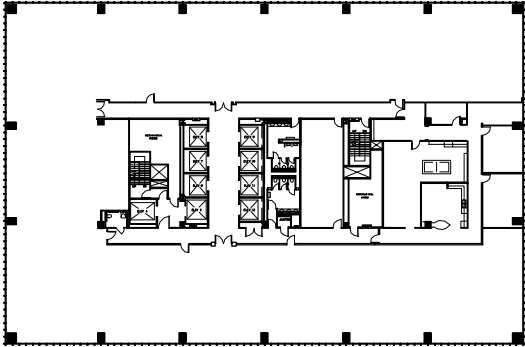

SPACE AVAILABLE

**SUITE 4165
3,363 RSF**

A Project of **CBRE**

LyondellBasell Tower

**For Leasing Information
713-655-8900
713-655-1727 fax**

Level 41

Date: 19MAY2016

JOB #: 50550.46