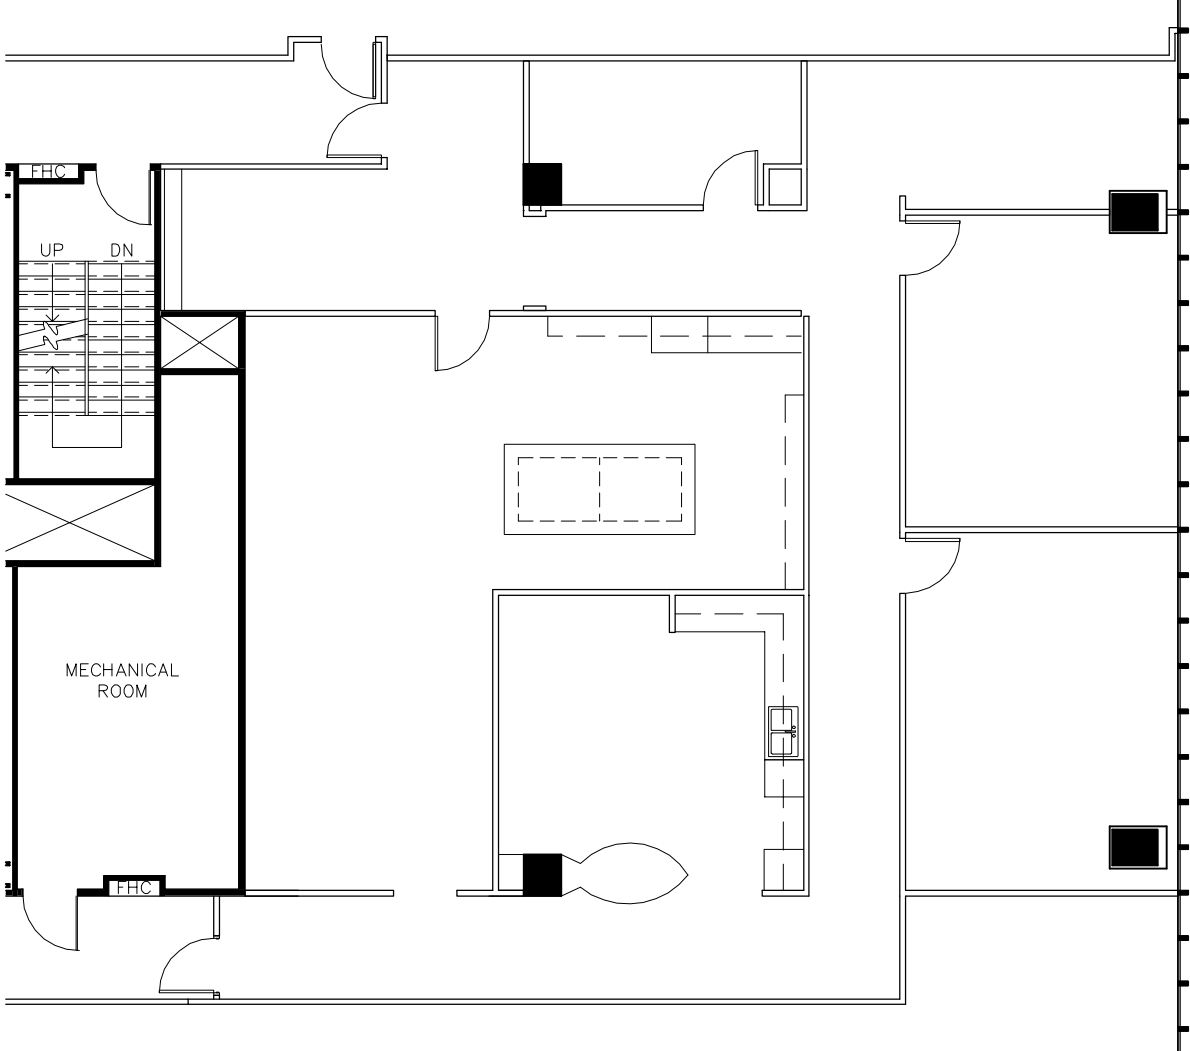

SPACE AVAILABLE

**SUITE 4165
3,363 RSF**

A Project of **CBRE**

LyondellBasell Tower

**For Leasing Information
713-655-8900
713-655-1727 fax**

Level 41

Date: 19MAY2016

JOB #: 50550.46