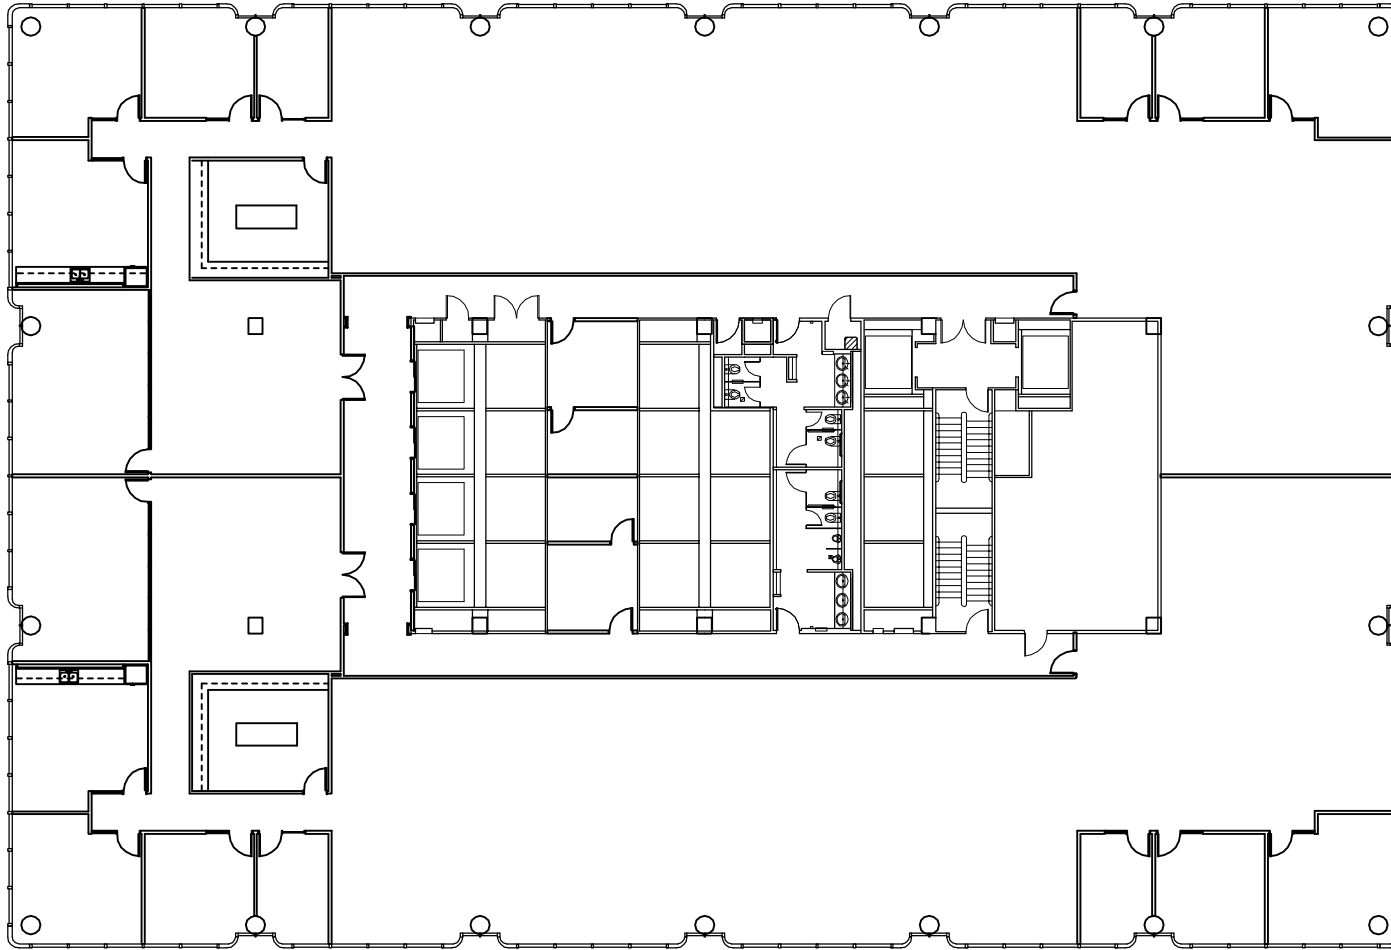

SPACE AVAILABLE

SUITE 900
22,924 RSF

A Project of **CBRE**

2 Houston Center

Level 9

For Leasing Information
713-655-8900
713-655-1727 fax

Date: 11DEC2015

JOB #: 50665.01