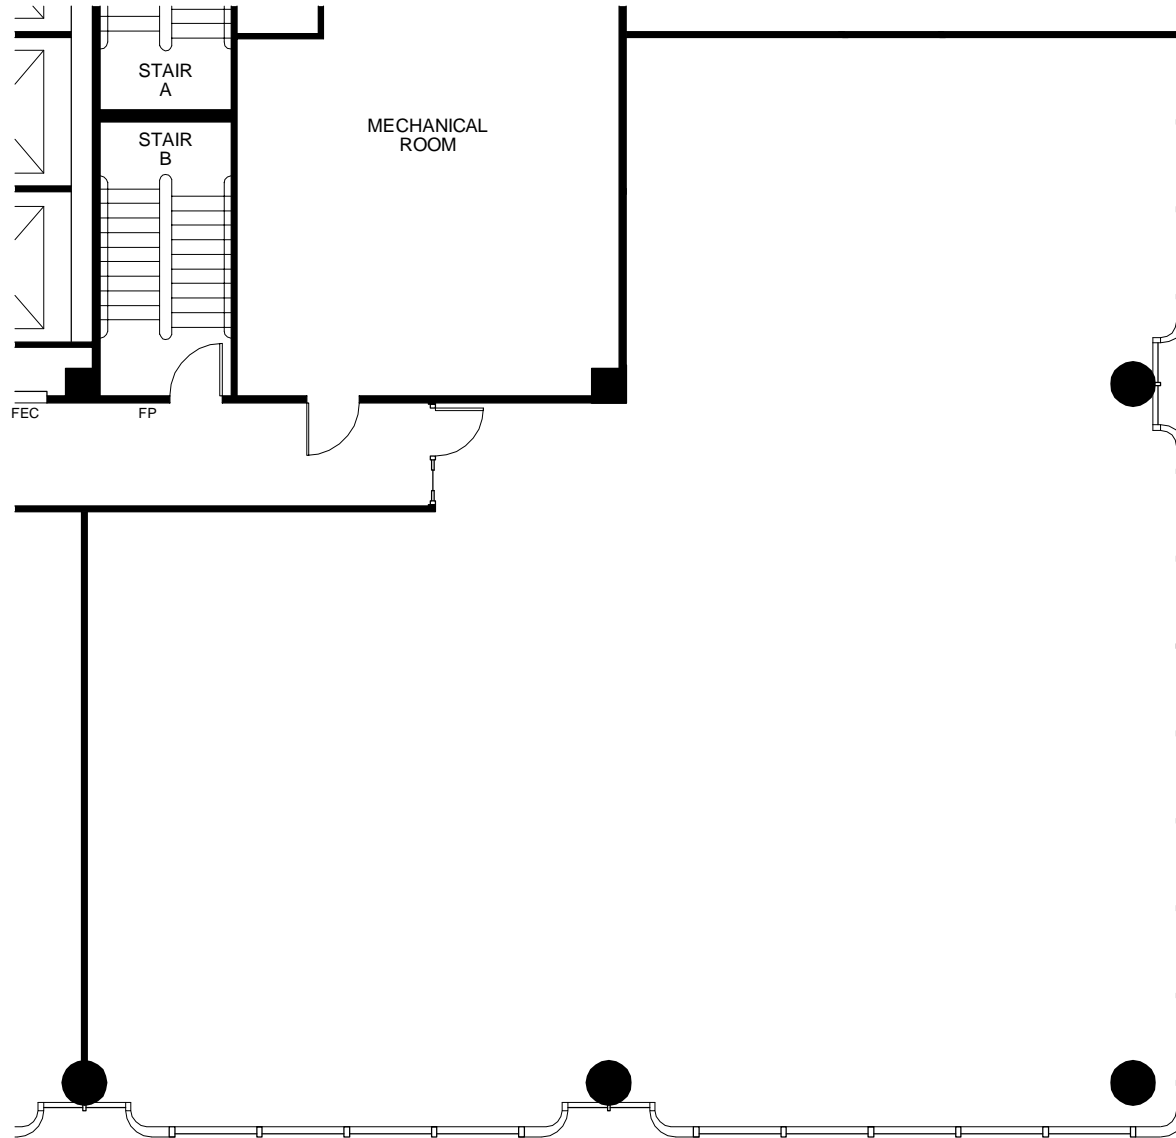

SPACE AVAILABLE

SUITE 2650
4,157 RSF

A Project of **CBRE**

2 Houston Center

Level 26

For Leasing Information
713-655-8900
713-655-1727 fax

Date: 29JAN2016

JOB#: 50665.12