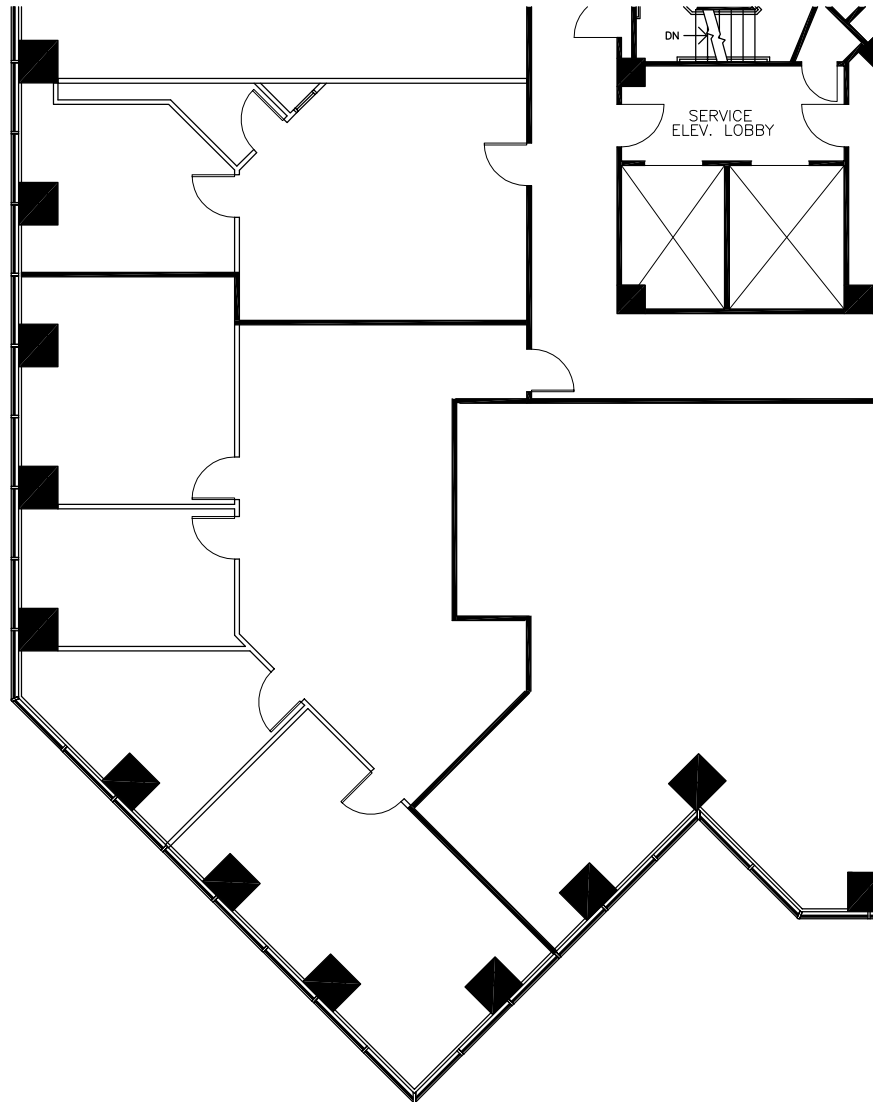

SPACE AVAILABLE

SUITE 3170
2,457 RSF

A Project of **CBRE**

FULBRIGHT TOWER

Level 31

For Leasing Information
713-655-8900
713-655-1727 fax

DATE: 14OCT16

JOB # 50730.85