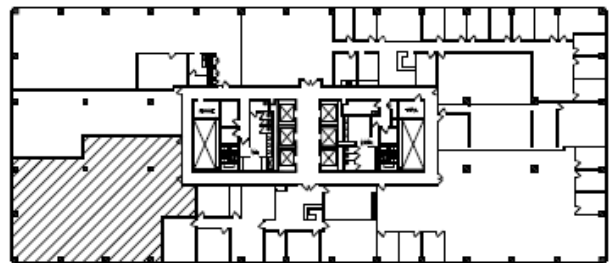

# O'HARE INTERNATIONAL CENTER I

10275 W. HIGGINS ROAD :: ROSEMONT :: IL

SUITE 425  
4,521 RSF

- Newly white-boxed suite
- Corner suite
- New ceiling tiles and T-8 lights added throughout suite

FOR MORE  
INFORMATION  
PLEASE  
CONTACT