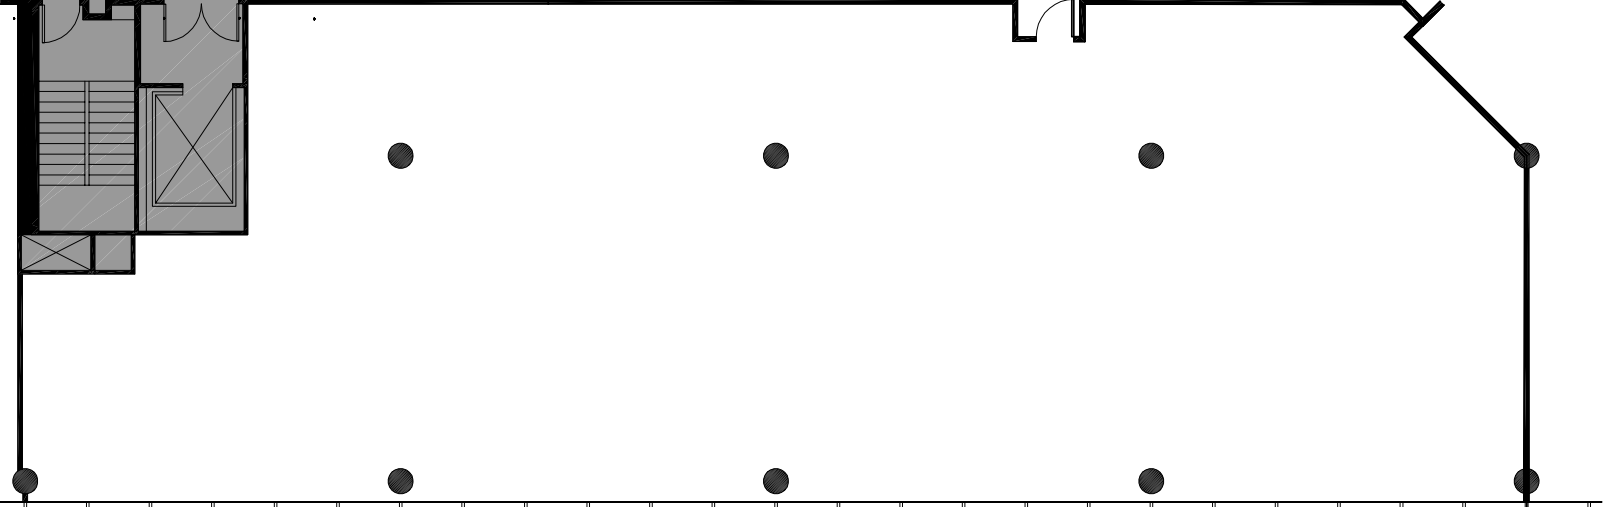

Key Plan

Building North

Jeff Keppen 404.504.7923
Katherine Lynch 404.504.5971
Nicole Goldsmith 404.504.7923

NELSON

Concourse I • Suite 645 • 5,269 RSF

As Built