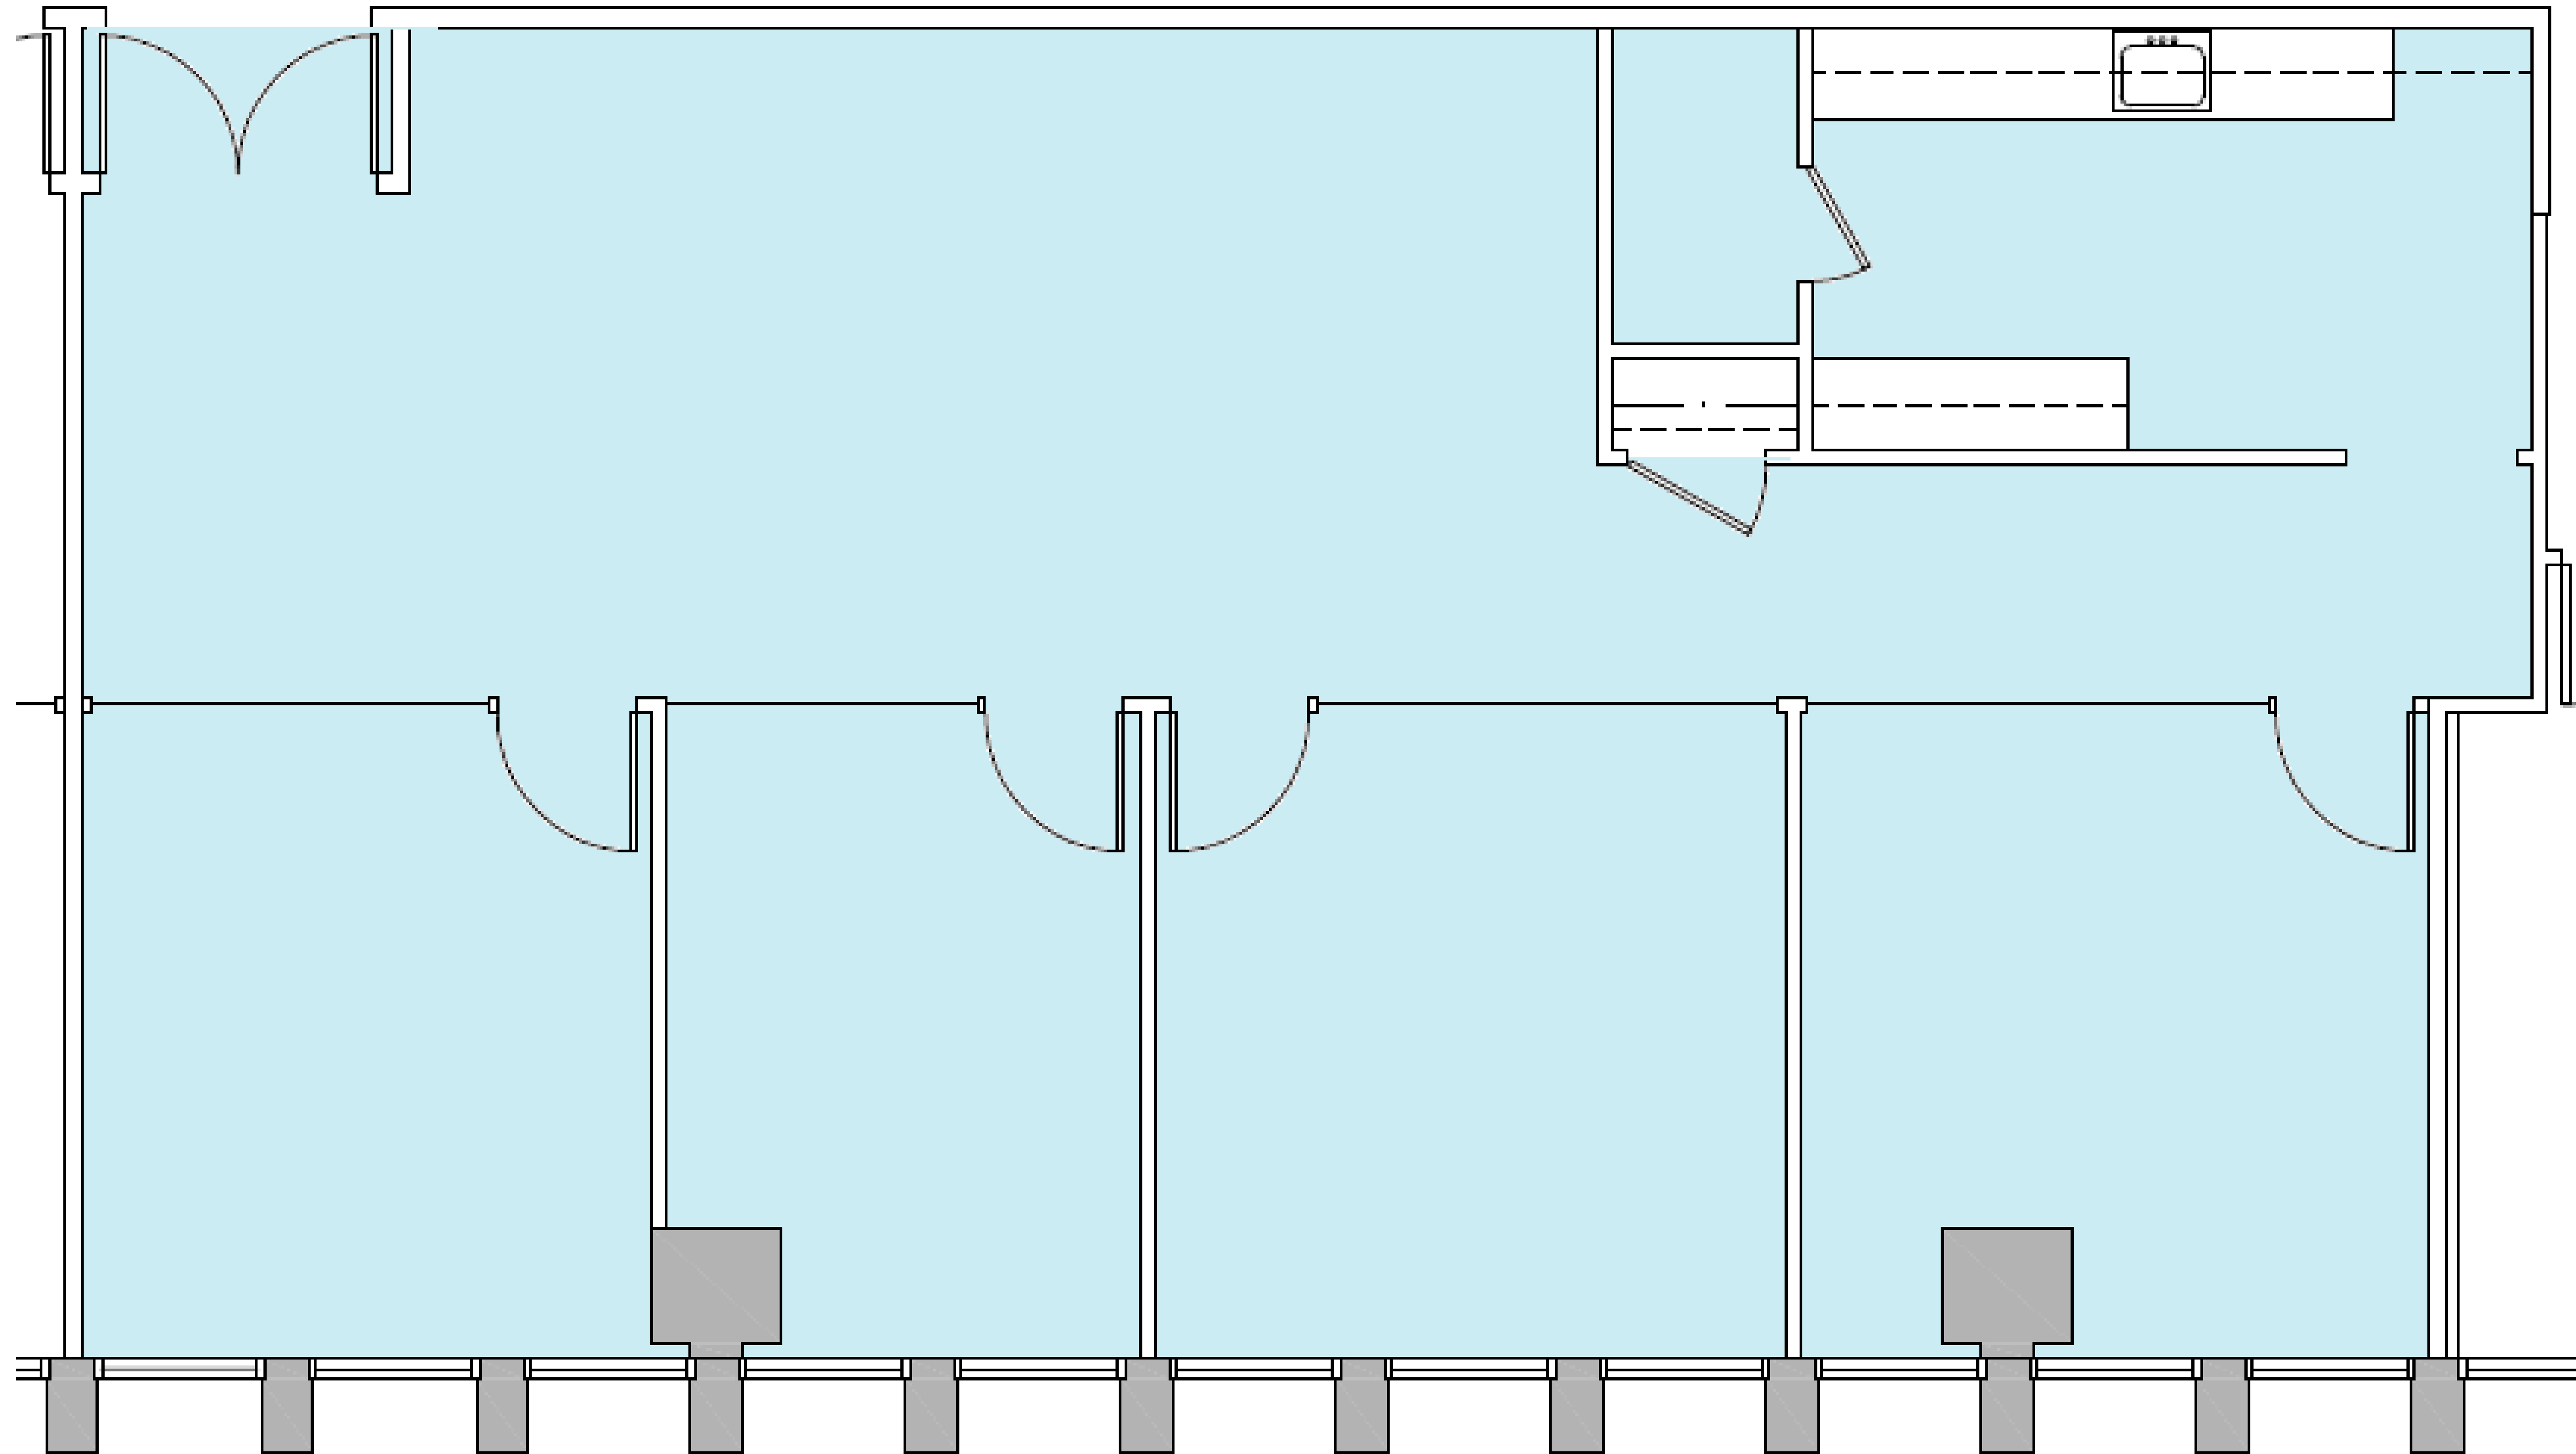

25th Floor – Suite 2550 – 1,868 RSF AS BUILT PLAN

50 CALIFORNIA
STREET

Jim Collins

415.352.7239

jcollins@shorenstein.com

CA RE 00860991

Tom McDonnell

415.772.7086

tmcdonnell@shorenstein.com

CA RE 01011145

4 Window Line Offices
Open Workspace
Kitchen/Break Area
Server Closet

235 Montgomery St,
San Francisco, CA 94104