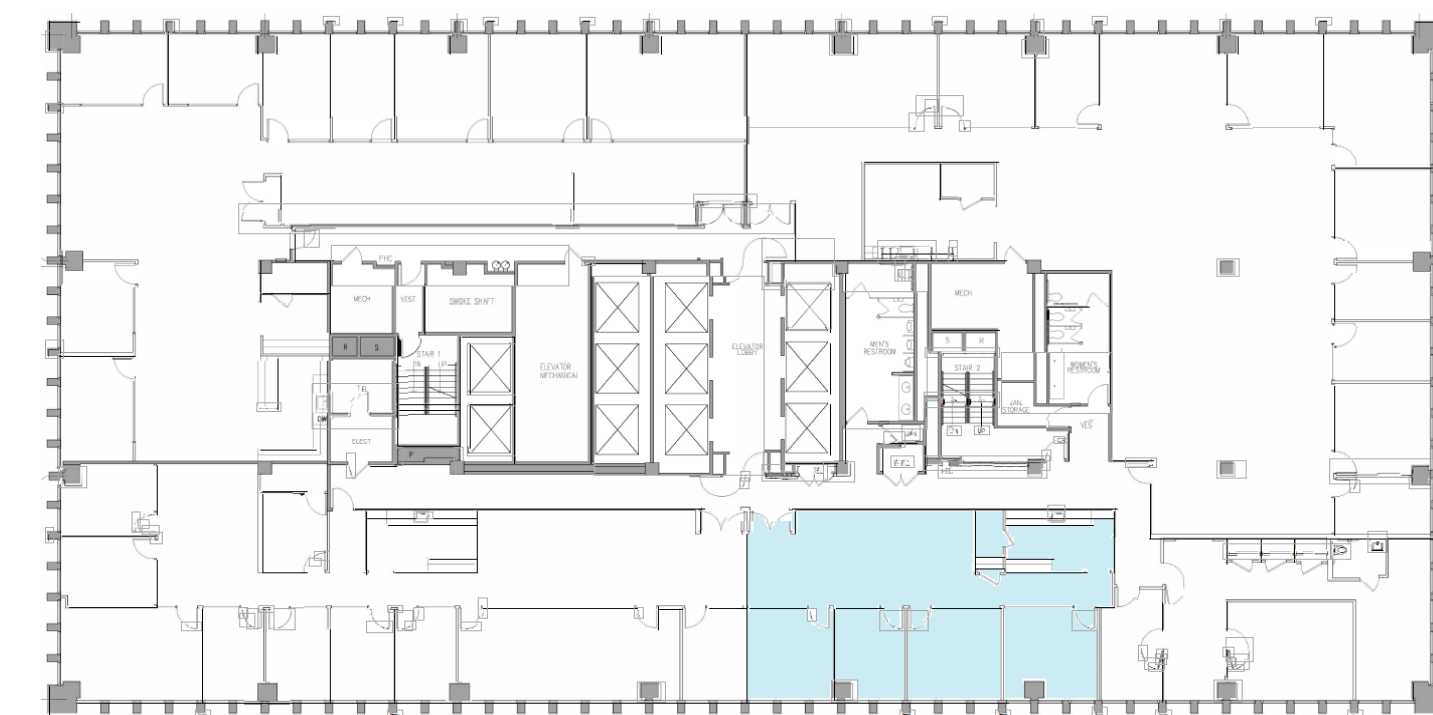

25th Floor – Suite 2550 – 1,868 RSF AS BUILT PLAN

50 CALIFORNIA
STREET

Jim Collins

415.352.7239

jcollins@shorenstein.com

CA RE 00860991

Tom McDonnell

415.772.7086

tmcdonnell@shorenstein.com

CA RE 01011145

4 Window Line Offices
Open Workspace
Kitchen/Break Area
Server Closet

235 Montgomery St,
San Francisco, CA 94104