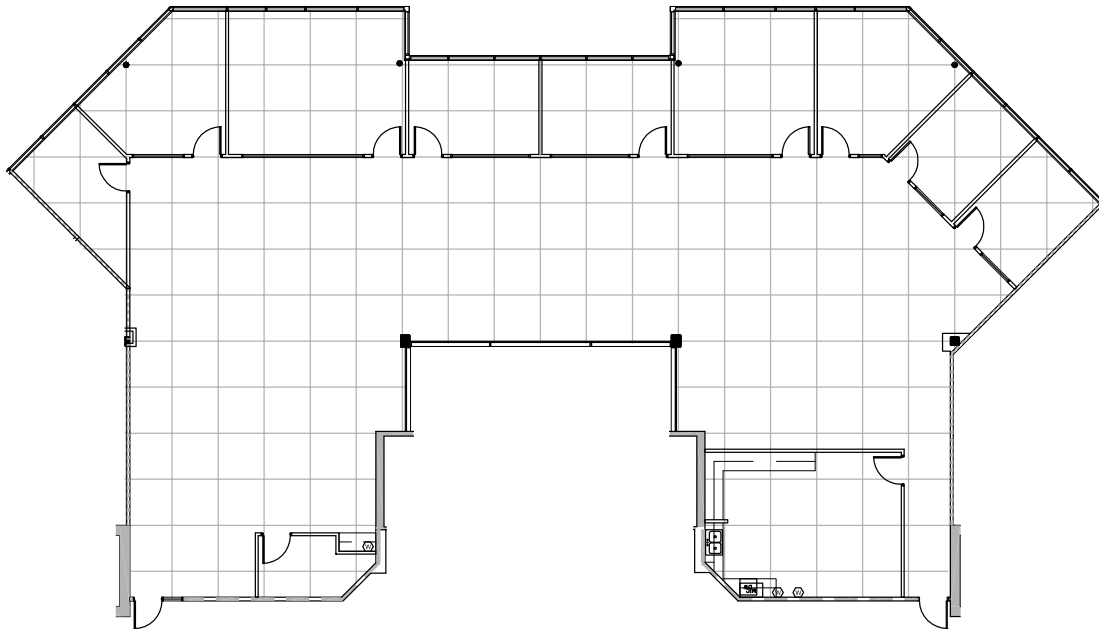

Suite 350 | 6,057 SF

Jessica Ramey
+1 503 972 8604
jessica.ramey@am.jll.com

Deron Jones
+1 503 937 2113
deron.jones@am.jll.com

1120 NW Couch Street, Suite 500 | Portland, OR 97209 | Phone: +1 503 972 8000 | www.us.jll.com

Jones Lang LaSalle Brokerage, Inc.

Trevor Kafoury
+1 503 499 0050
trevor.kafoury@colliers.com

Al Kennedy
+1 503 499 0053
al.kennedy@colliers.com

Autumn Brice
+1 503 499 0060
autumn.brice@colliers.com

851 SW Sixth Avenue, Suite 1200 | Portland, OR 97204 | Phone: +1 503 223 3123 | www.colliers.com/portland