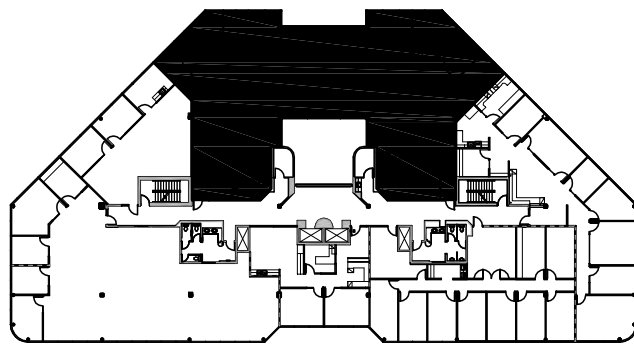

Suite 350 | 6,057 SF

Jessica Ramey
+1 503 972 8604
jessica.ramey@am.jll.com

Deron Jones
+1 503 937 2113
deron.jones@am.jll.com

1120 NW Couch Street, Suite 500 | Portland, OR 97209 | Phone: +1 503 972 8000 | www.us.jll.com

Jones Lang LaSalle Brokerage, Inc.

Trevor Kafoury
+1 503 499 0050
trevor.kafoury@colliers.com

Al Kennedy
+1 503 499 0053
al.kennedy@colliers.com

Autumn Brice
+1 503 499 0060
autumn.brice@colliers.com

851 SW Sixth Avenue, Suite 1200 | Portland, OR 97204 | Phone: +1 503 223 3123 | www.colliers.com/portland