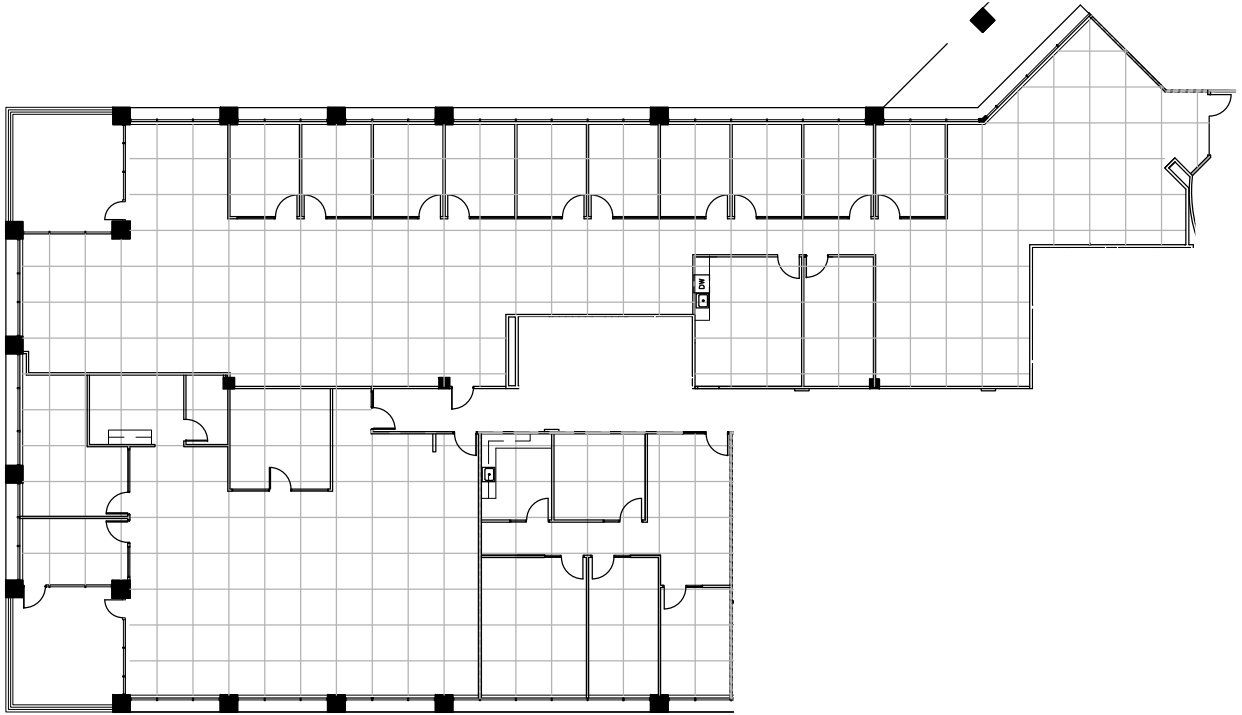

Suite 200/210/230 | 11,761 SF

Jessica Ramey
+1 503 972 8604
jessica.ramey@am.jll.com

Deron Jones
+1 503 937 2113
deron.jones@am.jll.com

1120 NW Couch Street, Suite 500 | Portland, OR 97209 | Phone: +1 503 972 8000 | www.us.jll.com

Jones Lang LaSalle Brokerage, Inc.

Trevor Kafoury
+1 503 499 0050
trevor.kafoury@colliers.com

Al Kennedy
+1 503 499 0053
al.kennedy@colliers.com

Autumn Brice
+1 503 499 0060
autumn.brice@colliers.com

851 SW Sixth Avenue, Suite 1200 | Portland, OR 97204 | Phone: +1 503 223 3123 | www.colliers.com/portland