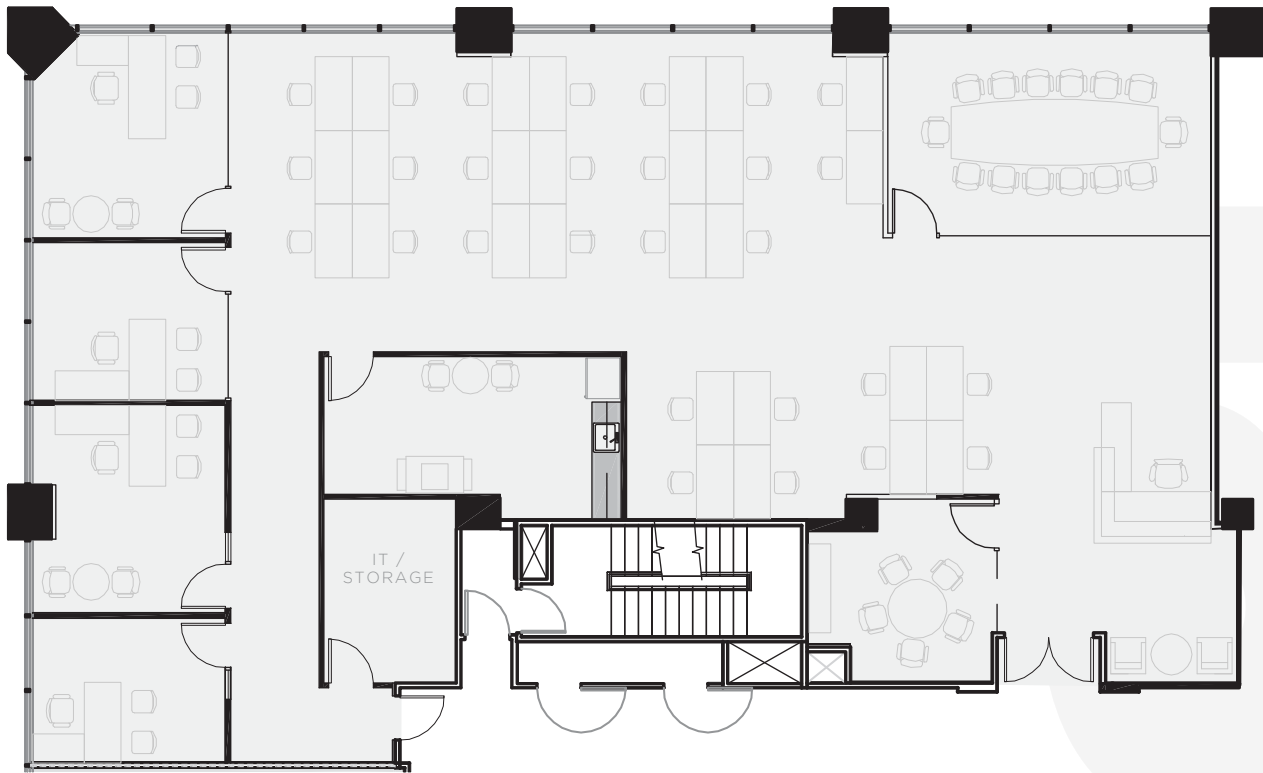

± 4,180 RSF

## SPACE FEATURES

- + Northeast corner suite
- + Double-door elevator identity
- + 4 offices/meeting rooms
- + 2 conference rooms
- + Kitchen
- + Storage/IT room
- + Nice city views
- + Available now

FURNITURE NOT INCLUDED