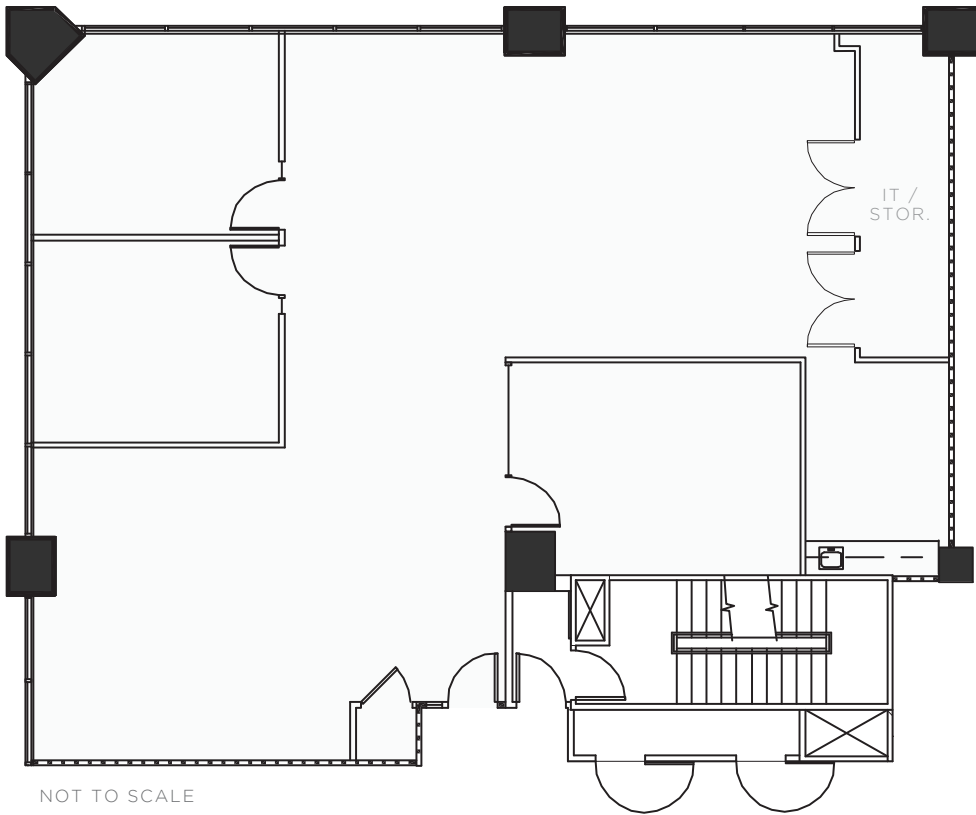

SPACE FEATURES

- + Recently improved corner suite
- + 2 offices/meeting rooms
- + Conference room
- + Kitchen
- + Storage/IT room
- + Open area for workstations
- + Nice city views
- + Available now

NOT TO SCALE

BUSH