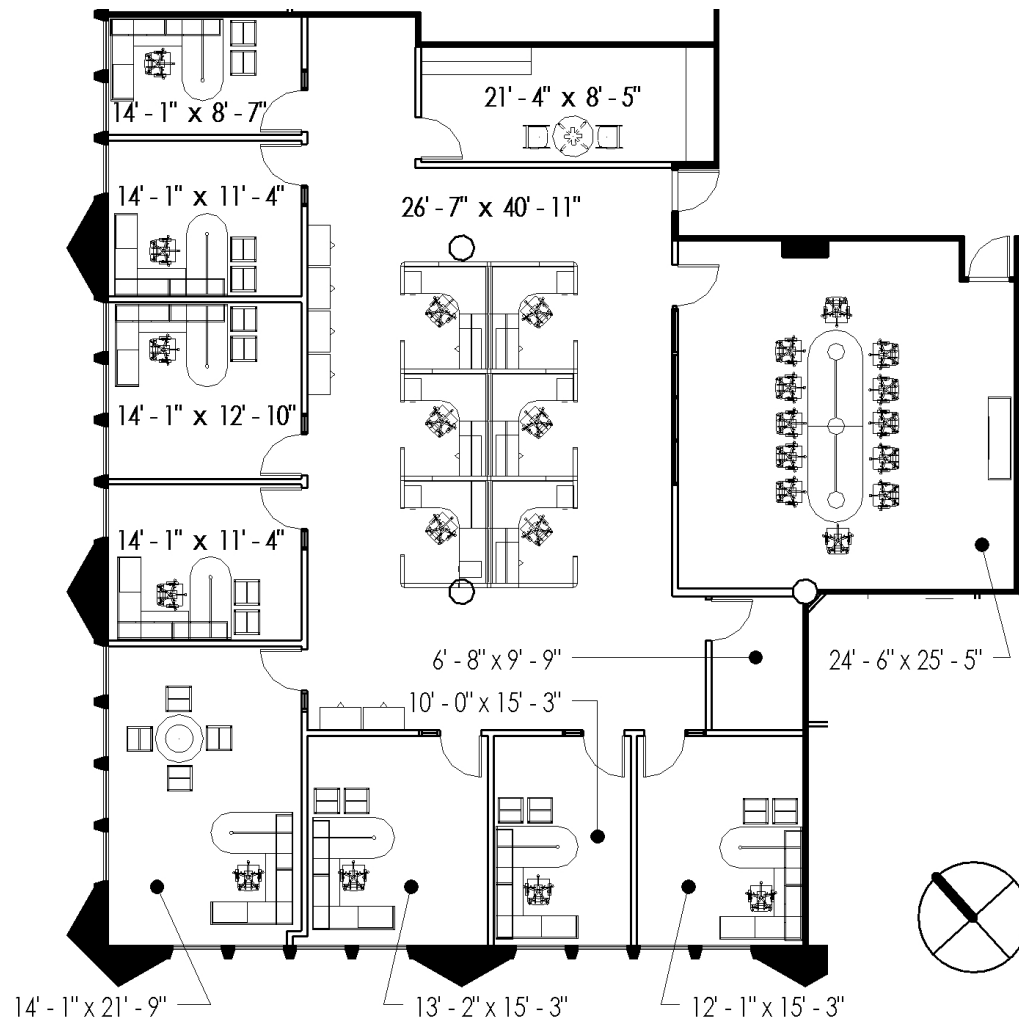

THE NEW CONTINENTAL TOWERS

1701 Golf Road
Rolling Meadows, Illinois

- Three Class A Office Buildings
Totaling 910,000 SF
- Access From Two 4-Way
Interchanges
- Great On Site Amenities
- New Local Ownership
- Major Common Area
Renovations Underway

For More Information Contact:

Dave Trumpy
(773) 308-1031
dtrumpy@glenstarproperties.com

Bill Debb
(847) 593-4438
billd@glenstarproperties.com

GlenStar

Tower III Suite 1007 - 4,330 RSF

- Spec Suite - Move-in condition
- Brand New Finishes
- Furniture Shown Is In Place
- Southwest corner of floor
- Great views of Forest Preserve
- 8 Perimeter offices with glass sidelights
- Kitchen, telecom room, large conference room
- www.continental-towers.com