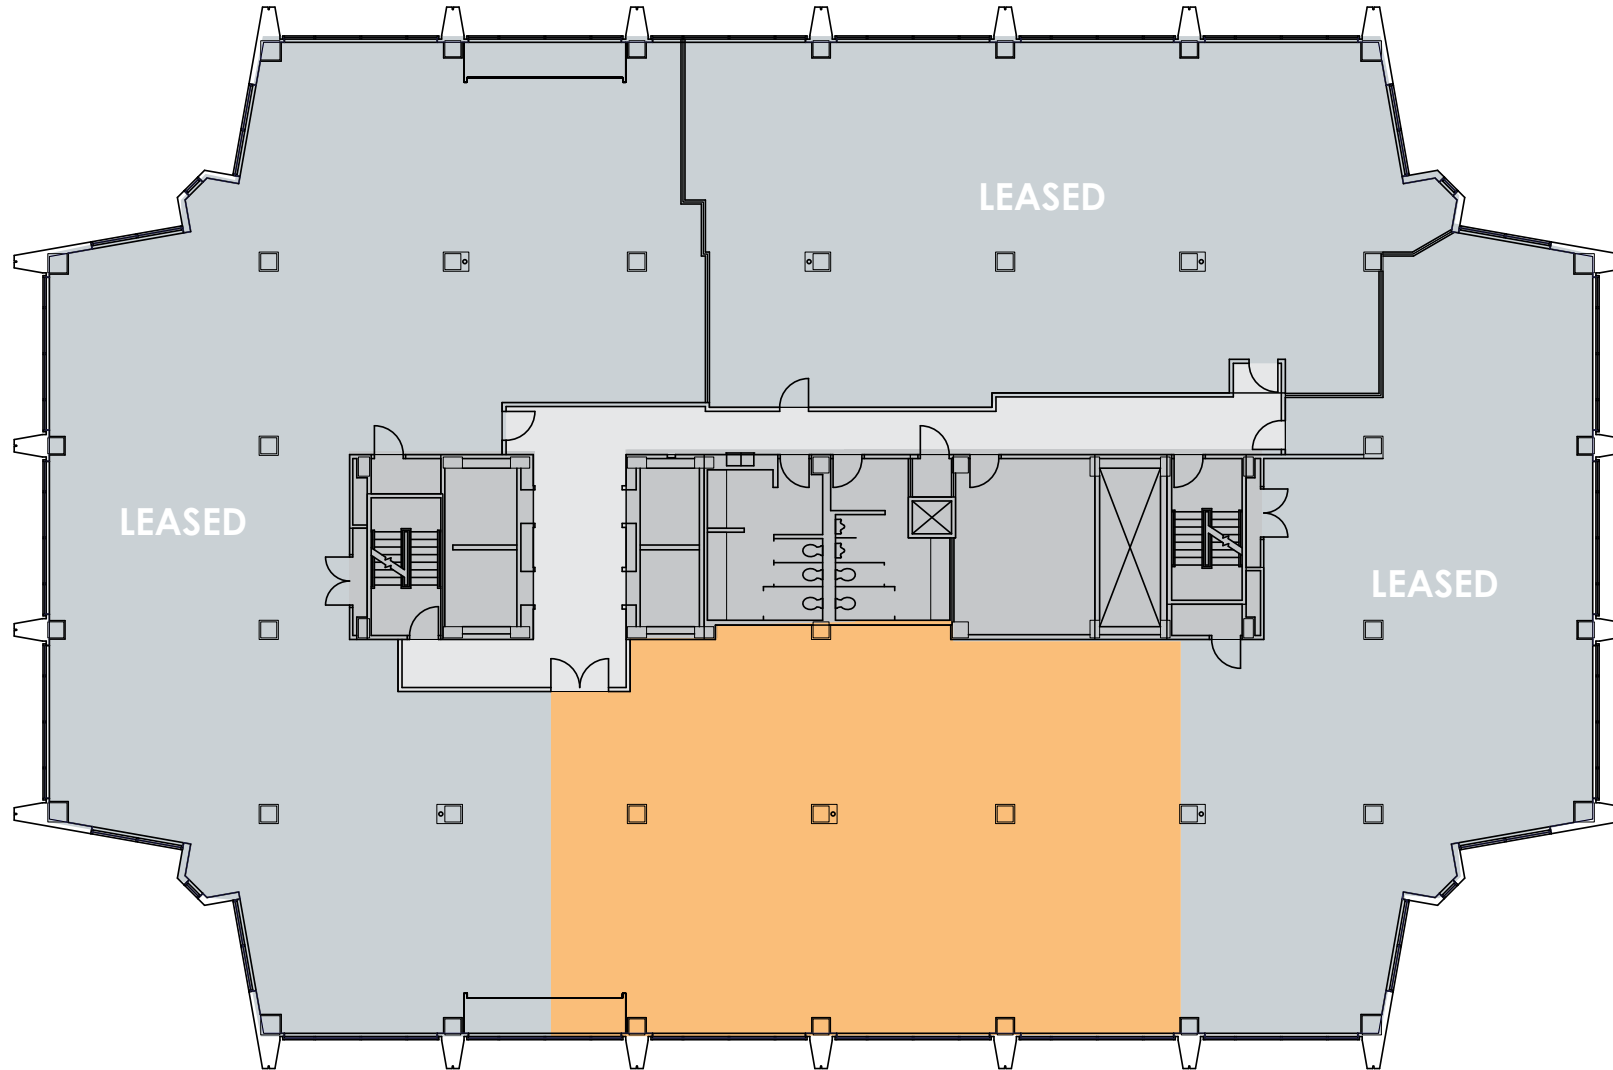

7th Floor - 3,188 sf

Spencer R. Stouffer
Tim. J. Summers
Todd J. Brinkman
Scott J. Goldberg

+1 703 770 3400
www.dtz.com

BEACON CAPITAL
PARTNERS

TYSONS METRO CENTER I

8251 GREENSBORO DRIVE | TYSONS, VA

Exclusive Leasing and Management by