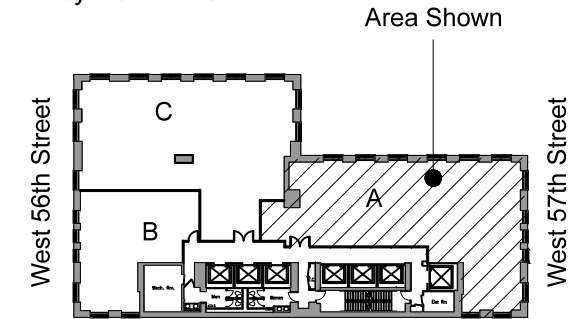

# CARNEGIE HALL TOWER

*A Landmark Office Building*

152 WEST 57TH STREET · NEW YORK

Key Plan: N.T.S.

LEGEND	4,391 RSF
EXECUTIVE OFFICE	1
TYPICAL OFFICE	4
BENCHING	18
RECEPTION	1
TOTAL HEADCOUNT:	24
10 PERSON CONFERENCE ROOM	1
OPEN PANTRY	1
COPY AREA	1
COAT CLOSET	1
IT	1