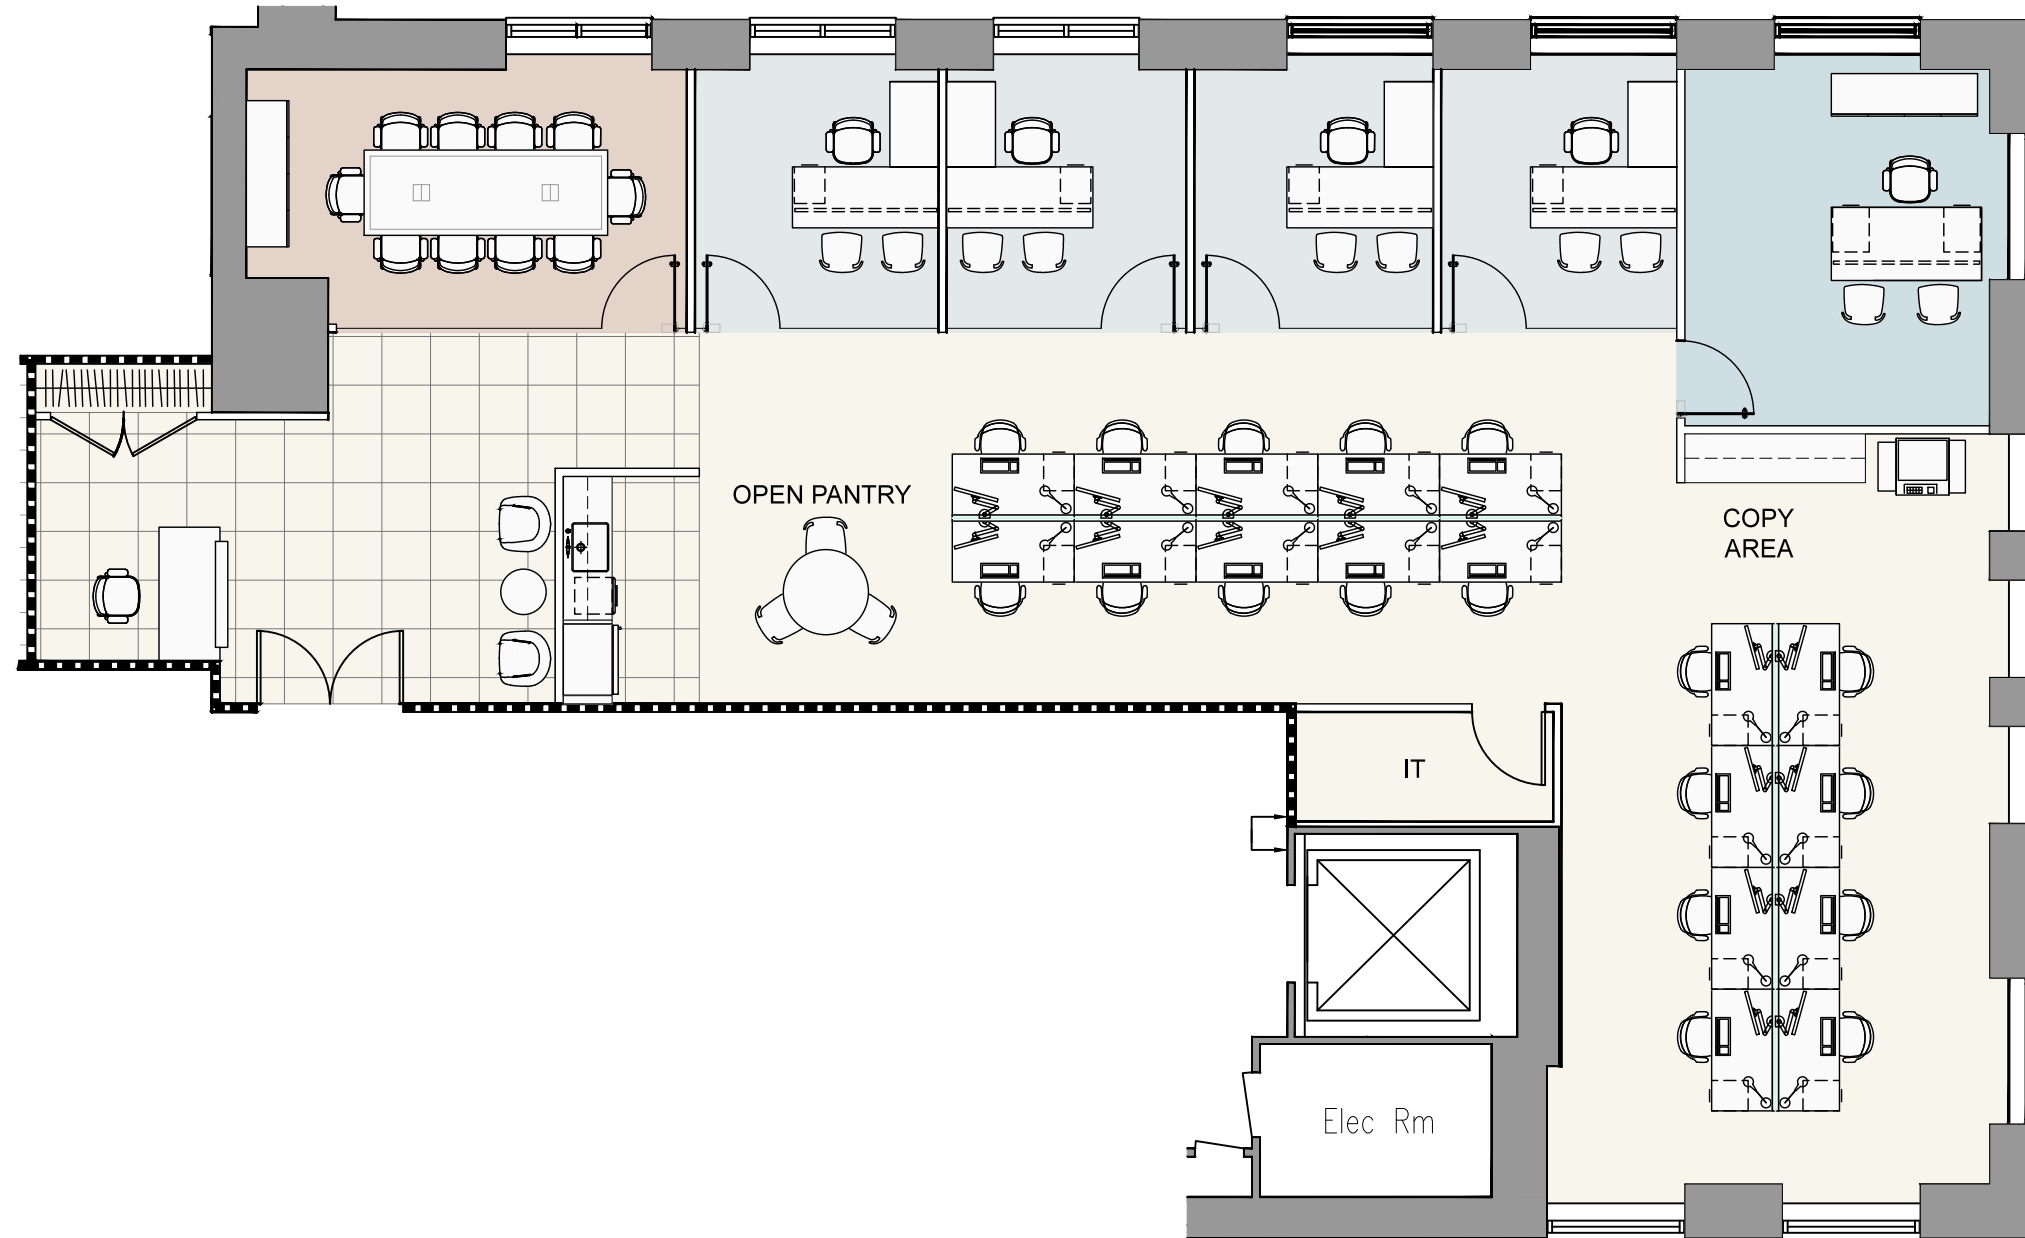

# CARNEGIE HALL TOWER

*A Landmark Office Building*

152 WEST 57TH STREET · NEW YORK

Key Plan: N.T.S.

LEGEND	4,391 RSF
EXECUTIVE OFFICE	1
TYPICAL OFFICE	4
BENCHING	18
RECEPTION	1
TOTAL HEADCOUNT:	24
10 PERSON CONFERENCE ROOM	1
OPEN PANTRY	1
COPY AREA	1
COAT CLOSET	1
IT	1

SCALE:

**TFCORNERSTONE**  
Building on Tradition

© 2011 MKDA, INC.  
These plans are the sole property of MILO KLEINBERG DESIGN ASSOCIATES, INC. Use without permission is strictly forbidden and will result in the initiation of legal proceedings.