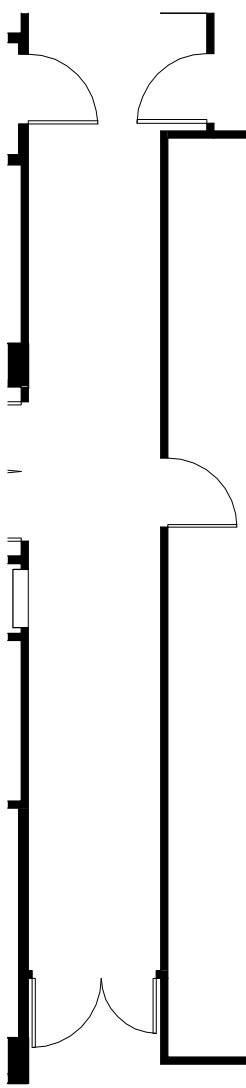

SPACE AVAILABLE

SUITE 1640
1,795 RSF

A Project of

CBRE

2 Houston Center

Level 16

For Leasing Information
713-655-8900
713-655-1727 fax

2.01.12