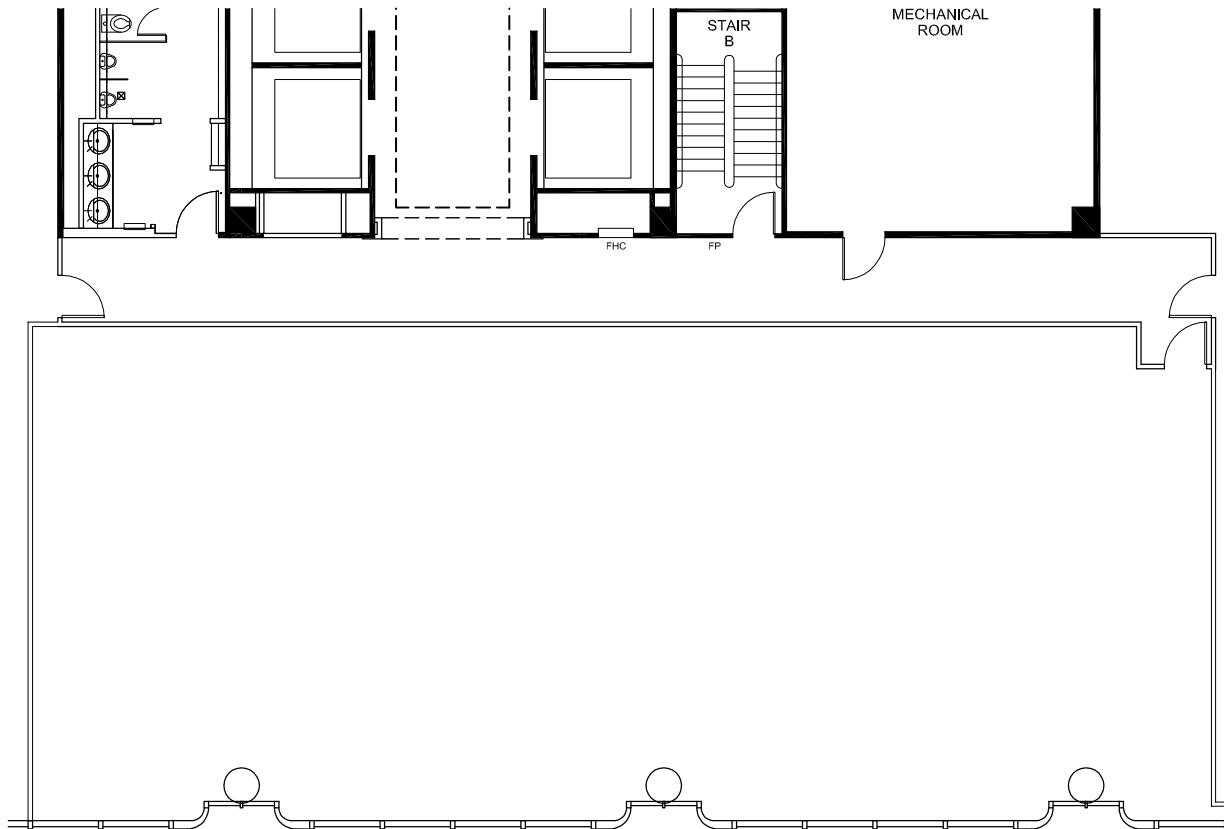

SPACE AVAILABLE

LEVEL 33
3,732 RSF

A Project of **CBRE**

2 Houston Center

Level 33

For Leasing Information
713-655-8900
713-655-1727 fax

Date: 04JAN2016

JOB#: 50665.05