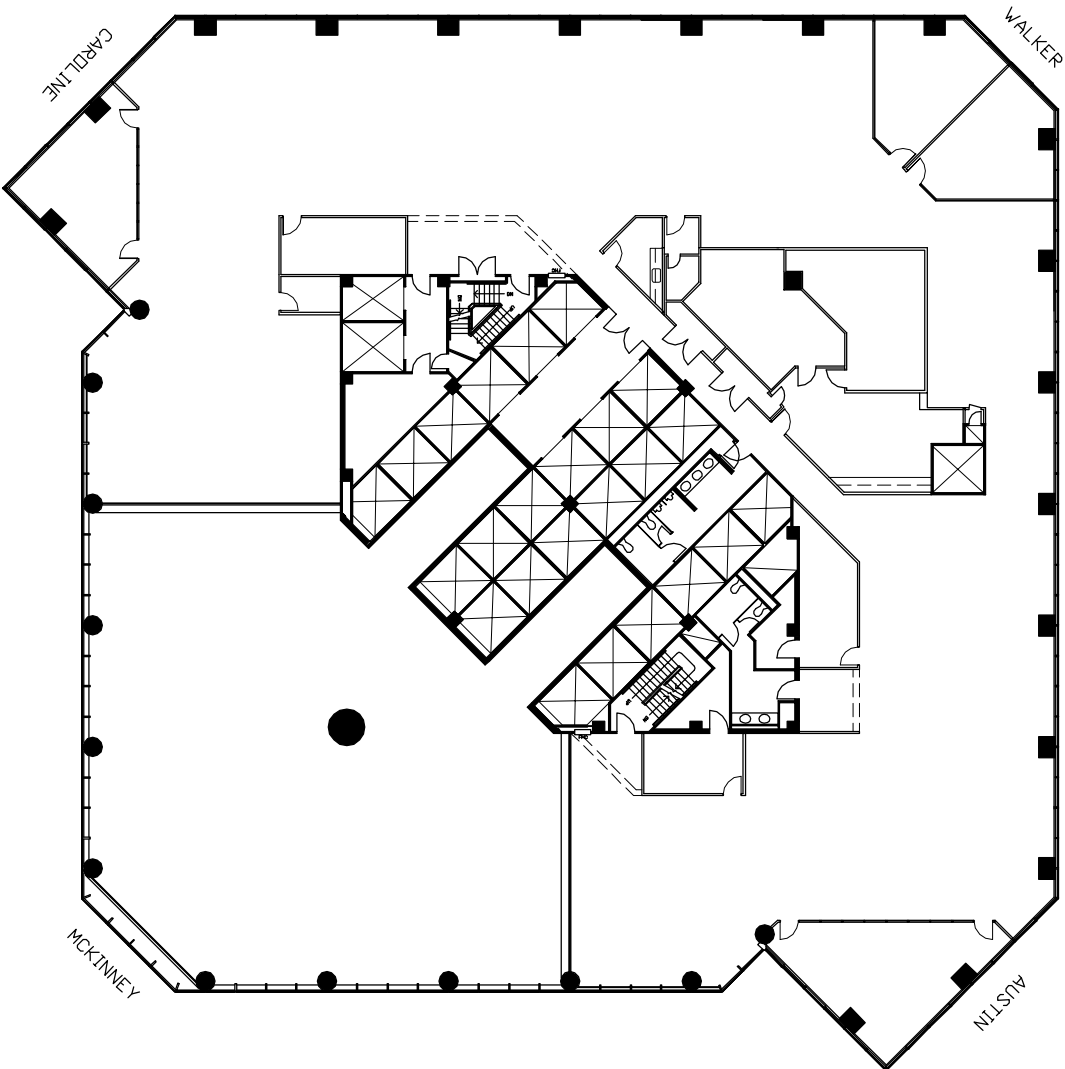

SPACE AVAILABLE

Suite 200
RSF 17,973

A Project of
CBRE

FULBRIGHT TOWER

Level 02

For Leasing Information
713-655-8900
713-655-1727 fax

2.01.12

50662.26