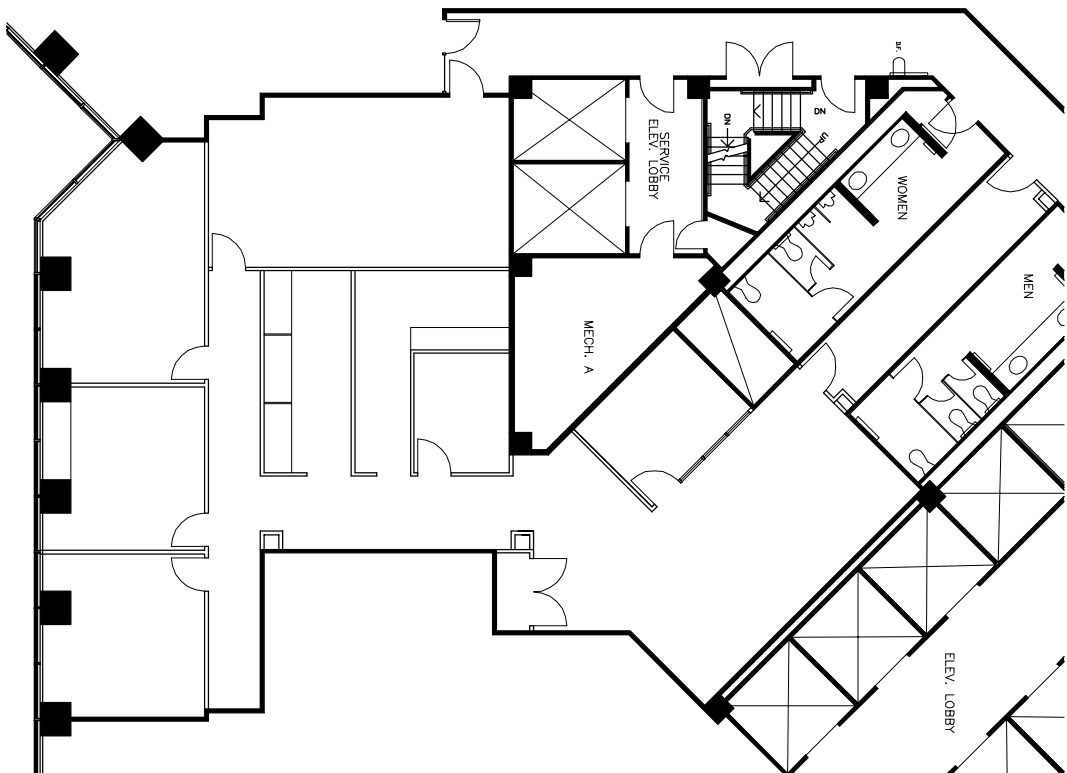

SPACE AVAILABLE

3,307 RSF

A Project of

CBRE

FULBRIGHT TOWER

Level 33

For Leasing Information
713-655-8900
713-655-1727 fax

2.01.12