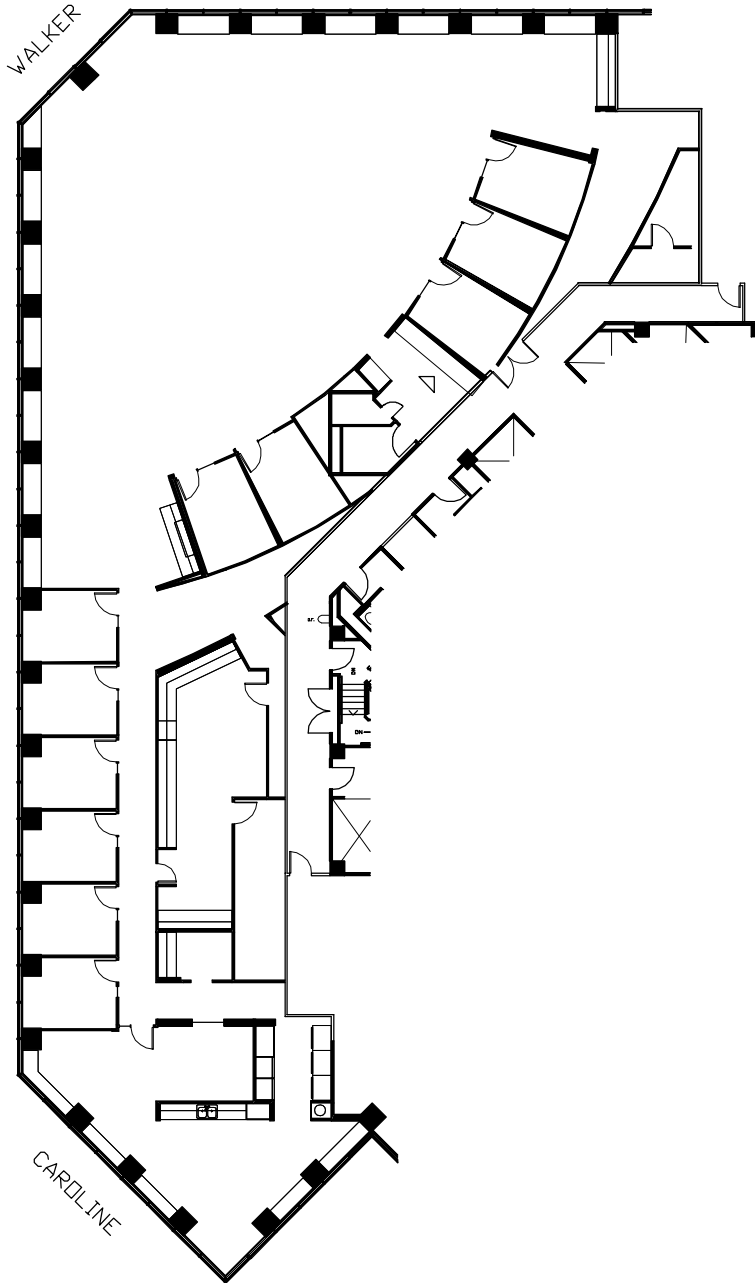

SPACE AVAILABLE

10,587 RSF

A Project of

CBRE

FULBRIGHT TOWER

Level 34

For Leasing Information

713-655-8900