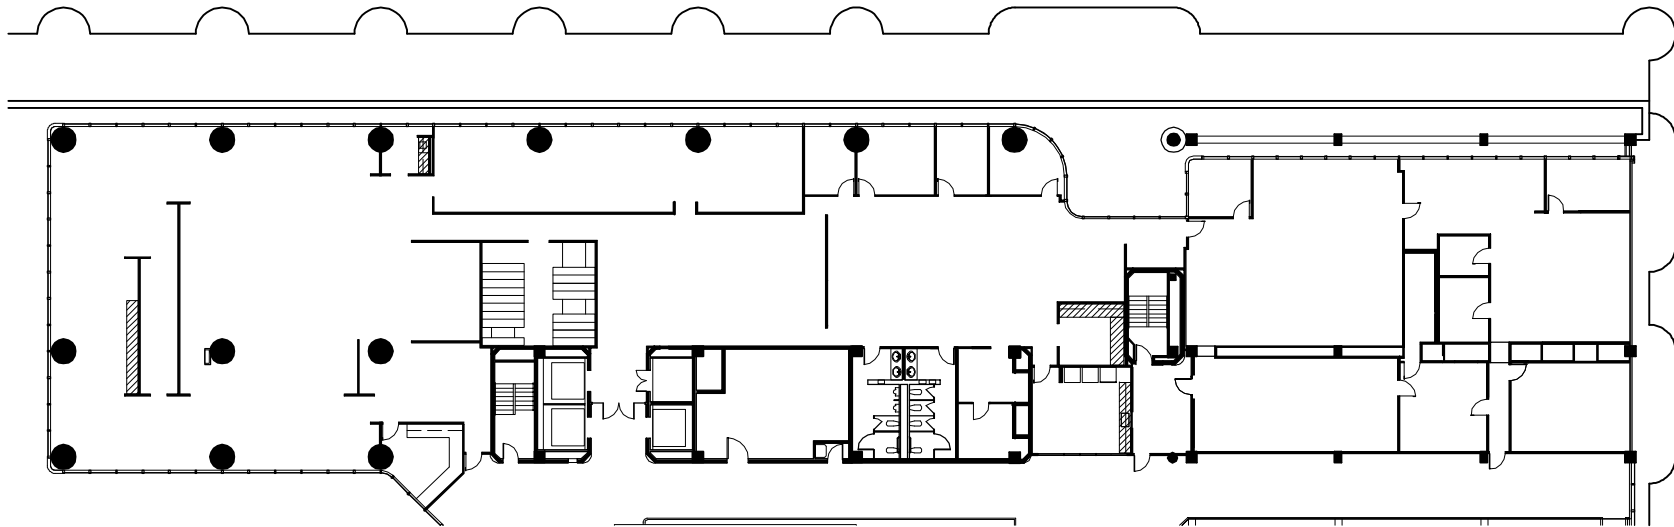

SPACE AVAILABLE

SUITE P-300
18,004 RSF

A Project of **CBRE**

2 Houston Center

Level P3

For Leasing Information
713-655-8900
713-655-1727 fax

2.01.12

50662.12