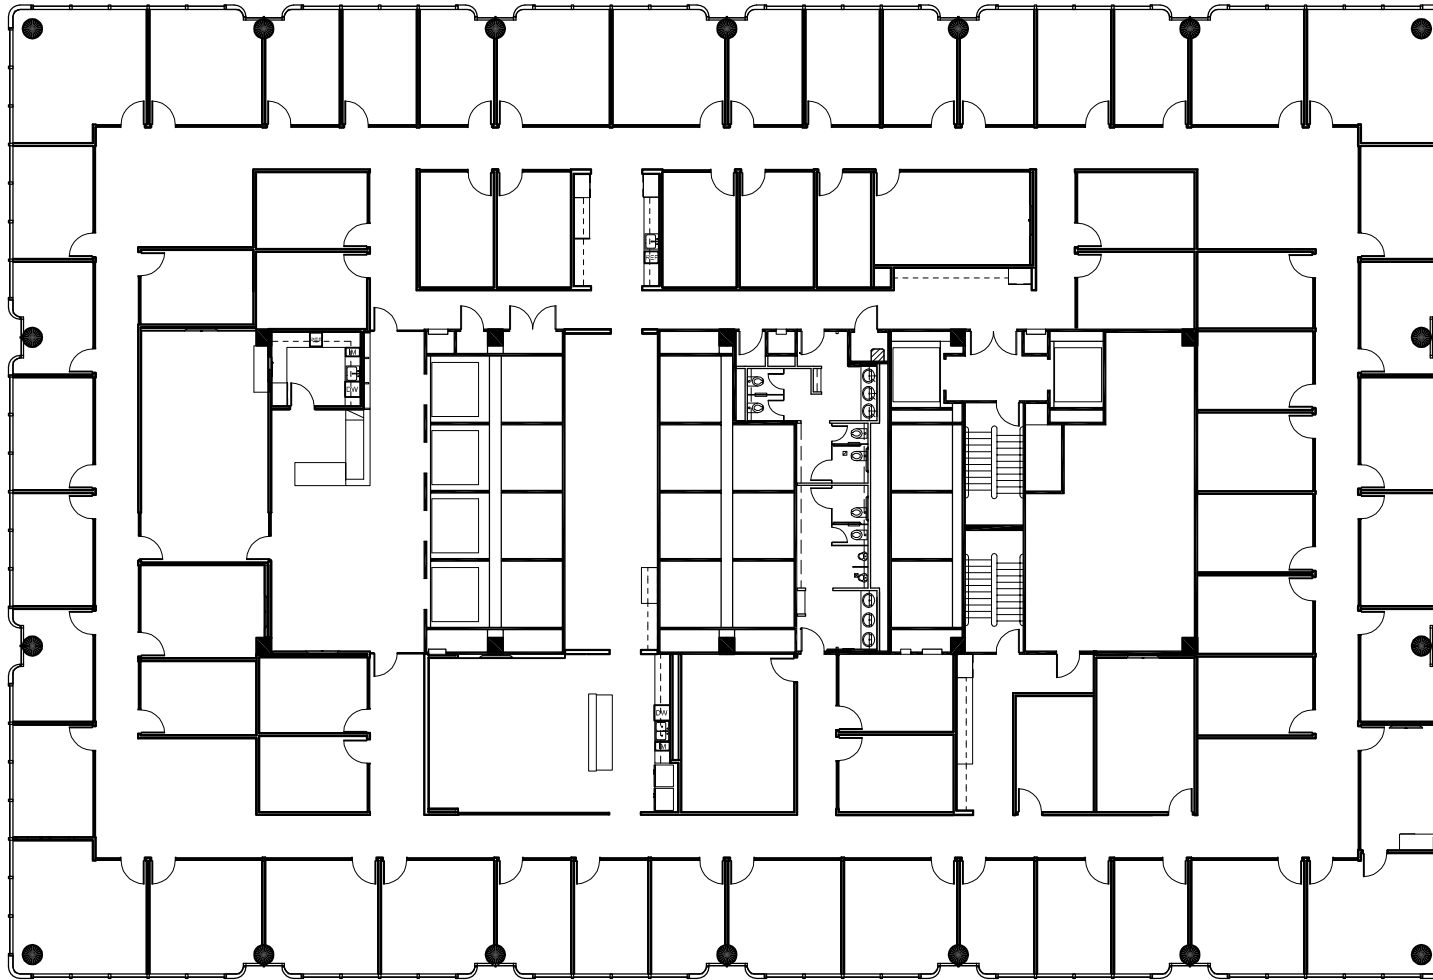

SPACE AVAILABLE

SUITE 1000
22,924 RSF

A Project of **CBRE**

2 Houston Center

Level 10

For Leasing Information
713-655-8900
713-655-1727 fax

Date: 26MAY16

JOB #: 50665.40