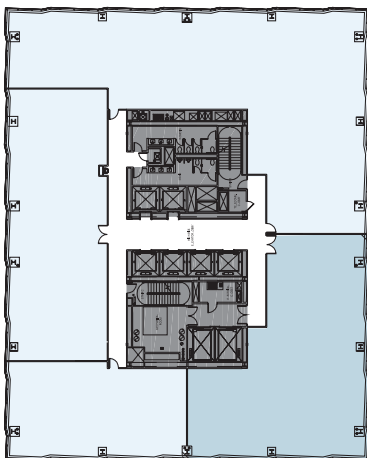

# TOWER46

PRE-BUILD PENDING

28TH FLOOR - 5,565 RSF

Program	Quantity
Offices	4
Trading Desks	28
Reception	1
Pantry	1
IT/Storage	1
<b>TOTAL STAFF</b>	<b>33</b>