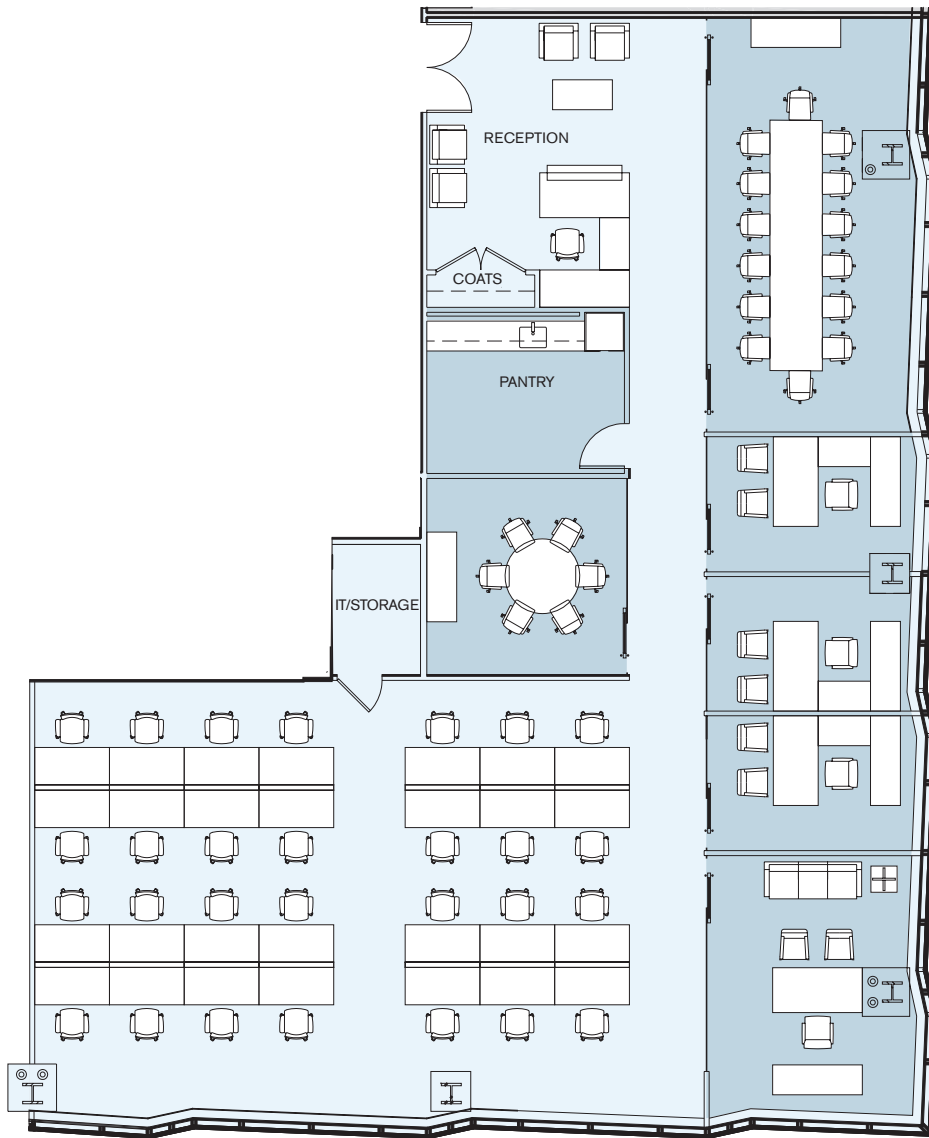

# TOWER46

PRE-BUILD PENDING

28TH FLOOR - 5,565 RSF

Program	Quantity
Offices	4
Trading Desks	28
Reception	1
Pantry	1
IT/Storage	1
<b>TOTAL STAFF</b>	<b>33</b>