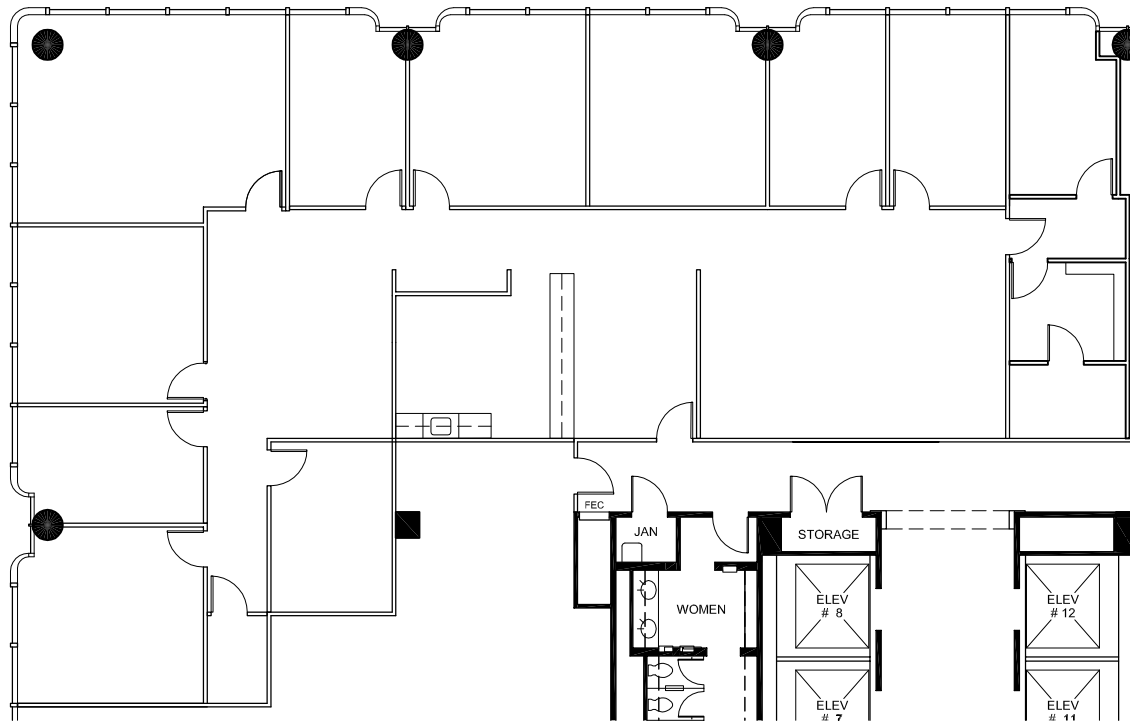

SPACE AVAILABLE

SUITE 2615
5,242 RSF

A Project of **CBRE**

2 Houston Center

Level 26

For Leasing Information
713-655-8900
713-655-1727 fax

Date: 6OCT16

JOB #: 50665.70