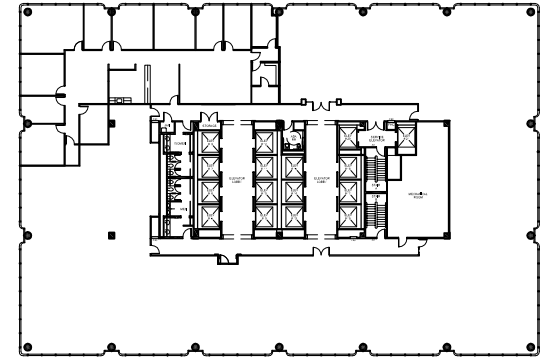

SPACE AVAILABLE

SUITE 2615
5,242 RSF

A Project of **CBRE**

2 Houston Center

Level 26

For Leasing Information
713-655-8900
713-655-1727 fax

Date: 6OCT16

JOB #: 50665.70