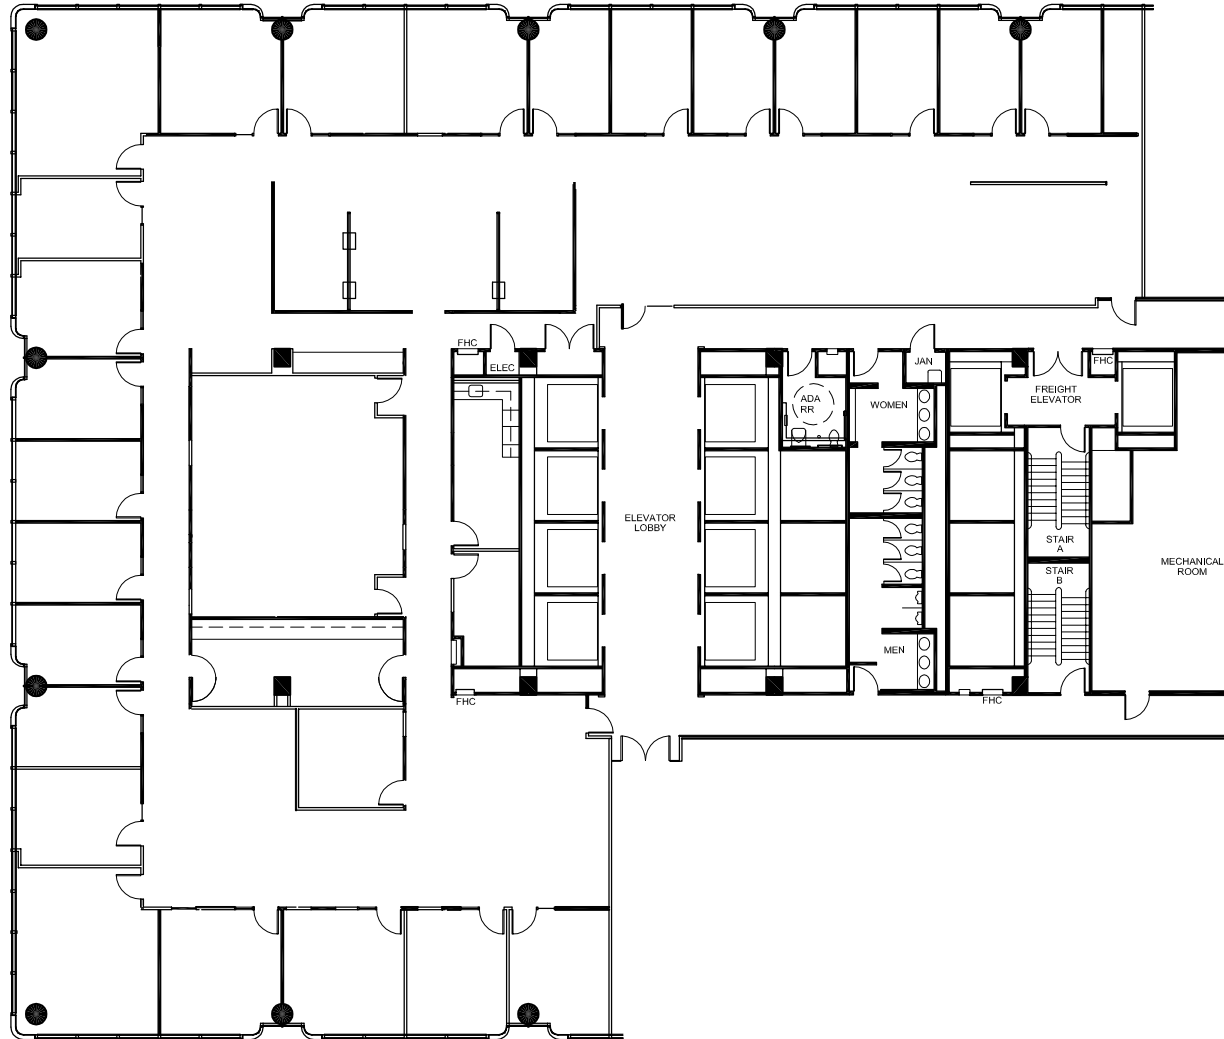

SPACE AVAILABLE

SUITE 2100
13,750 RSF

A Project of **CBRE**

2 Houston Center

Level 21

For Leasing Information
713-655-8900
713-655-1727 fax

Date: 12JAN17

JOB #: 50665.82