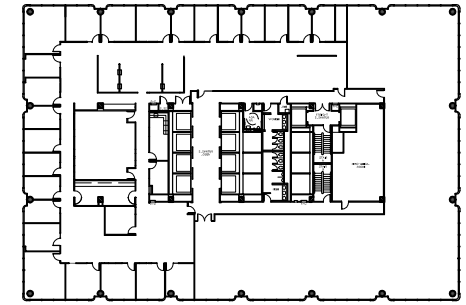

SPACE AVAILABLE

SUITE 2100
13,750 RSF

A Project of **CBRE**

2 Houston Center

Level 21

For Leasing Information
713-655-8900
713-655-1727 fax

Date: 12JAN17

JOB #: 50665.82