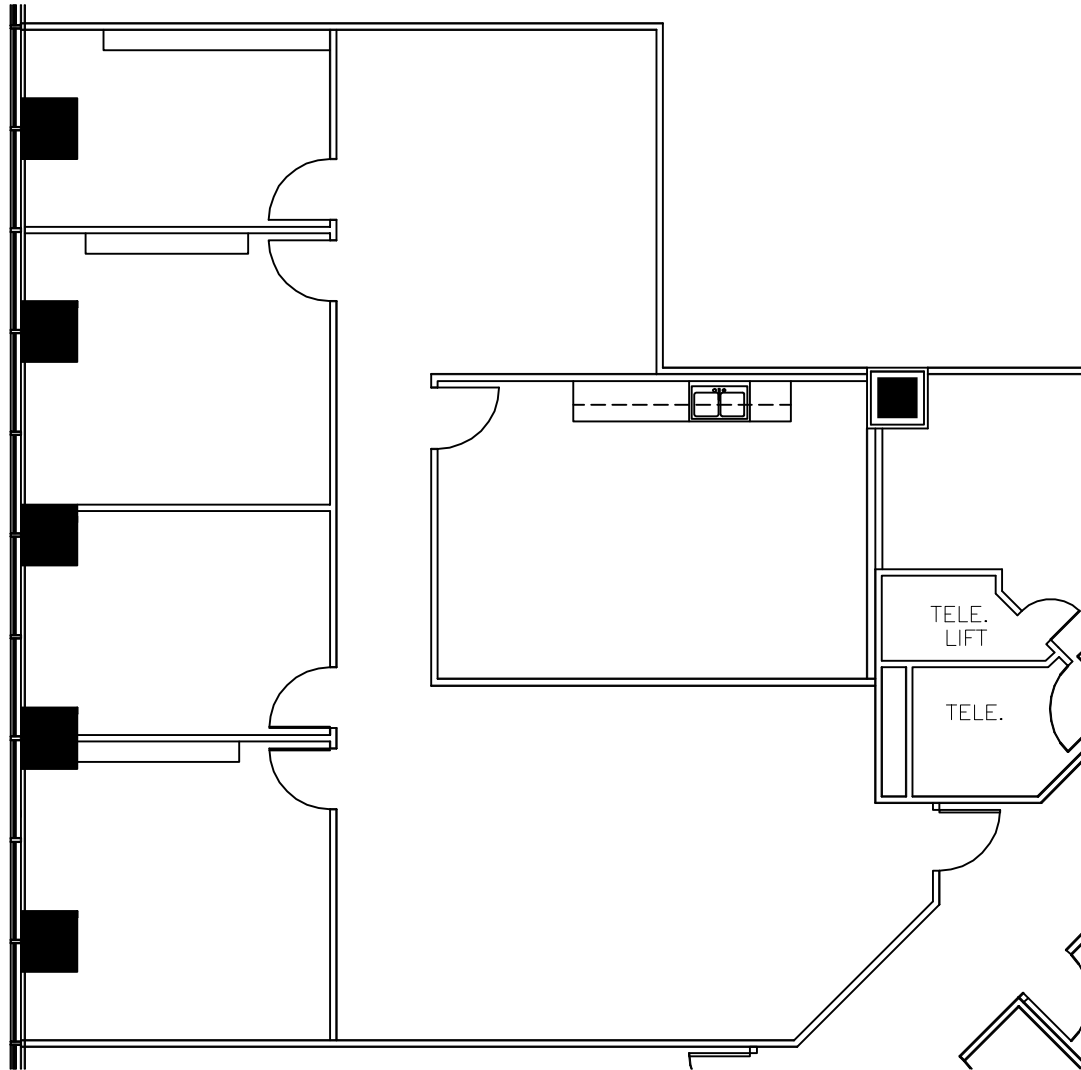

SPACE AVAILABLE

SUITE 2900
2,623 RSF

A Project of **CBRE**

FULBRIGHT TOWER

Level 29

For Leasing Information
713-655-8900
713-655-1727 fax

DATE: 29JULY16

JOB # 50730.63